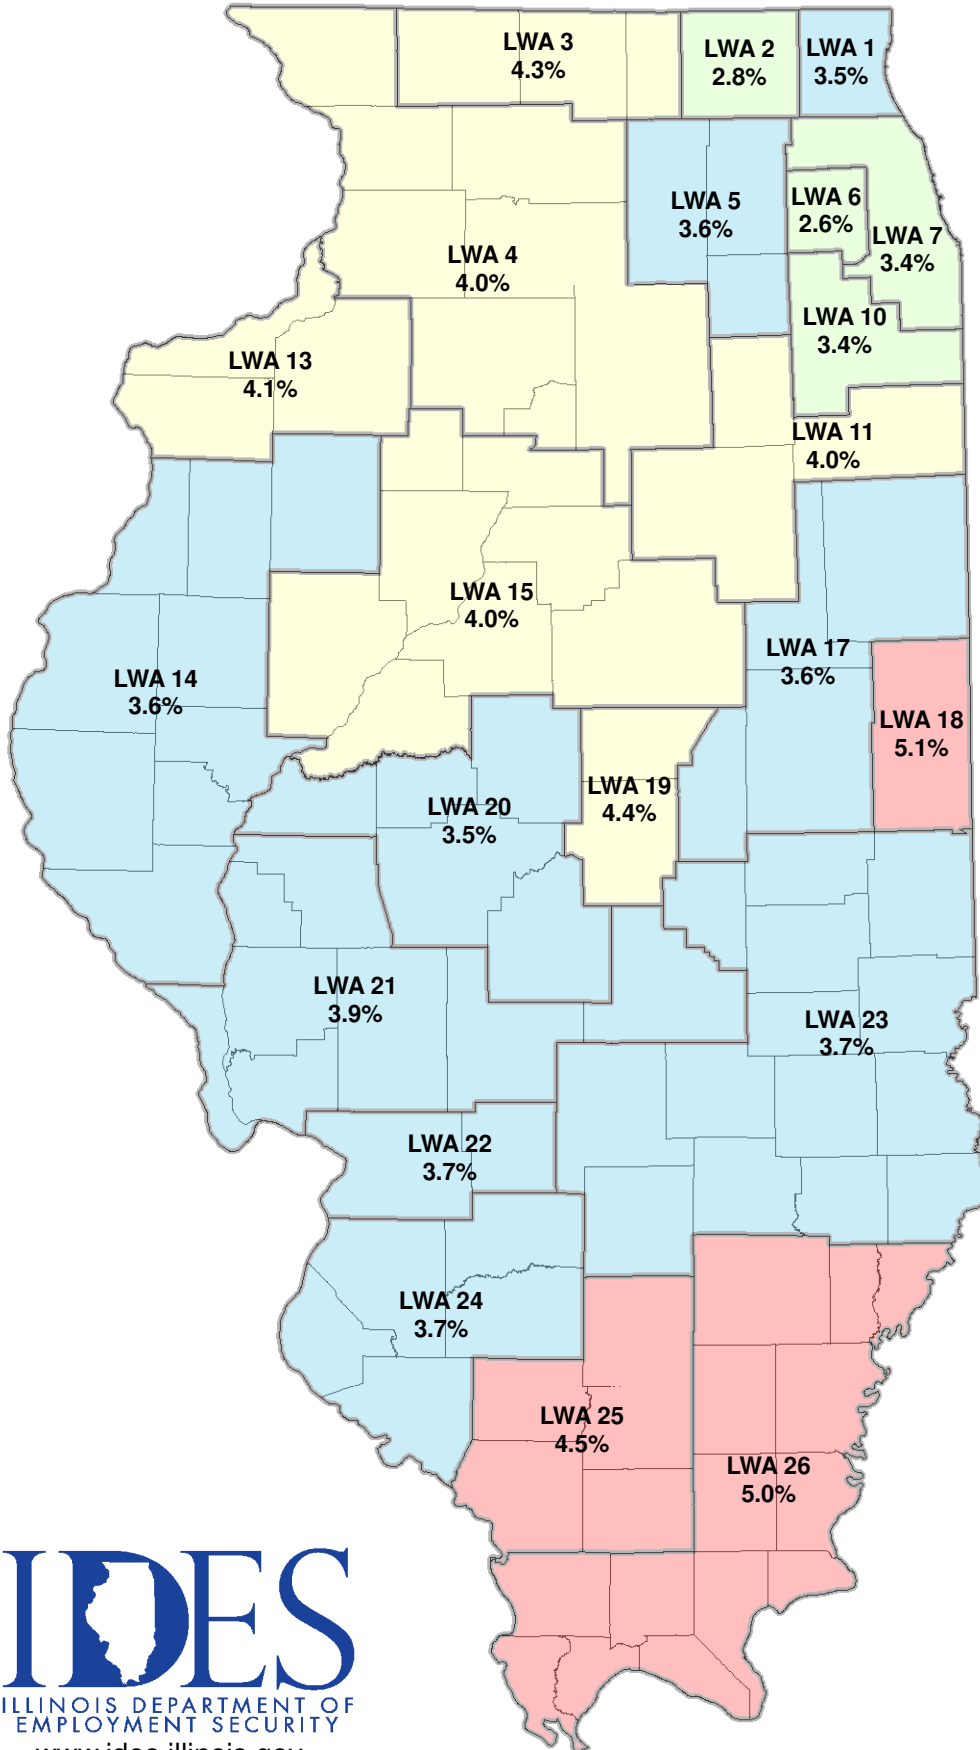

# Illinois Unemployment Rate by Local Workforce Area May, 2018 - Not Seasonally Adjusted

IL Dept. of Employment Security, Economic Information & Analysis Division

## Unemployment Rates

	Not Seasonally Adjusted	Seasonally Adjusted
U.S.	3.6%	3.8%
Illinois	3.5%	4.3%

## Unemployment Rate