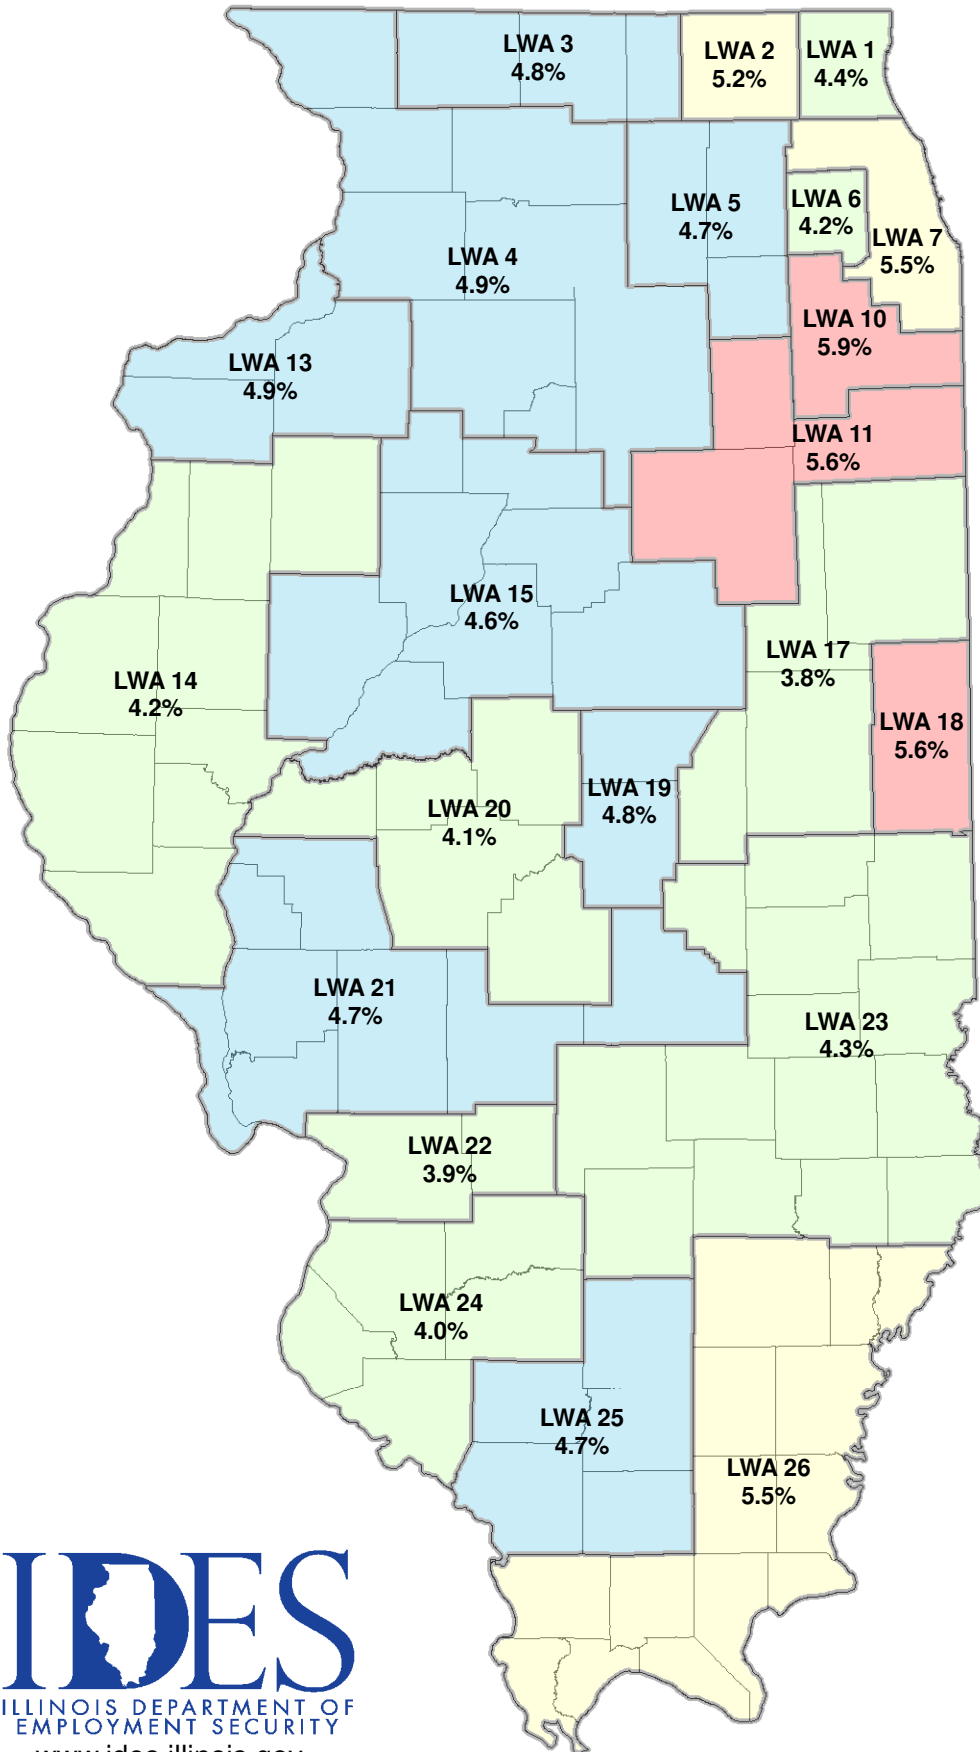

Illinois Unemployment Rate by Local Workforce Area February, 2018 - Not Seasonally Adjusted

IL Dept. of Employment Security, Economic Information & Analysis Division

Unemployment Rates

	Not Seasonally Adjusted	Seasonally Adjusted
U.S.	4.4%	4.1%
Illinois	5.0%	4.7%

Unemployment Rate