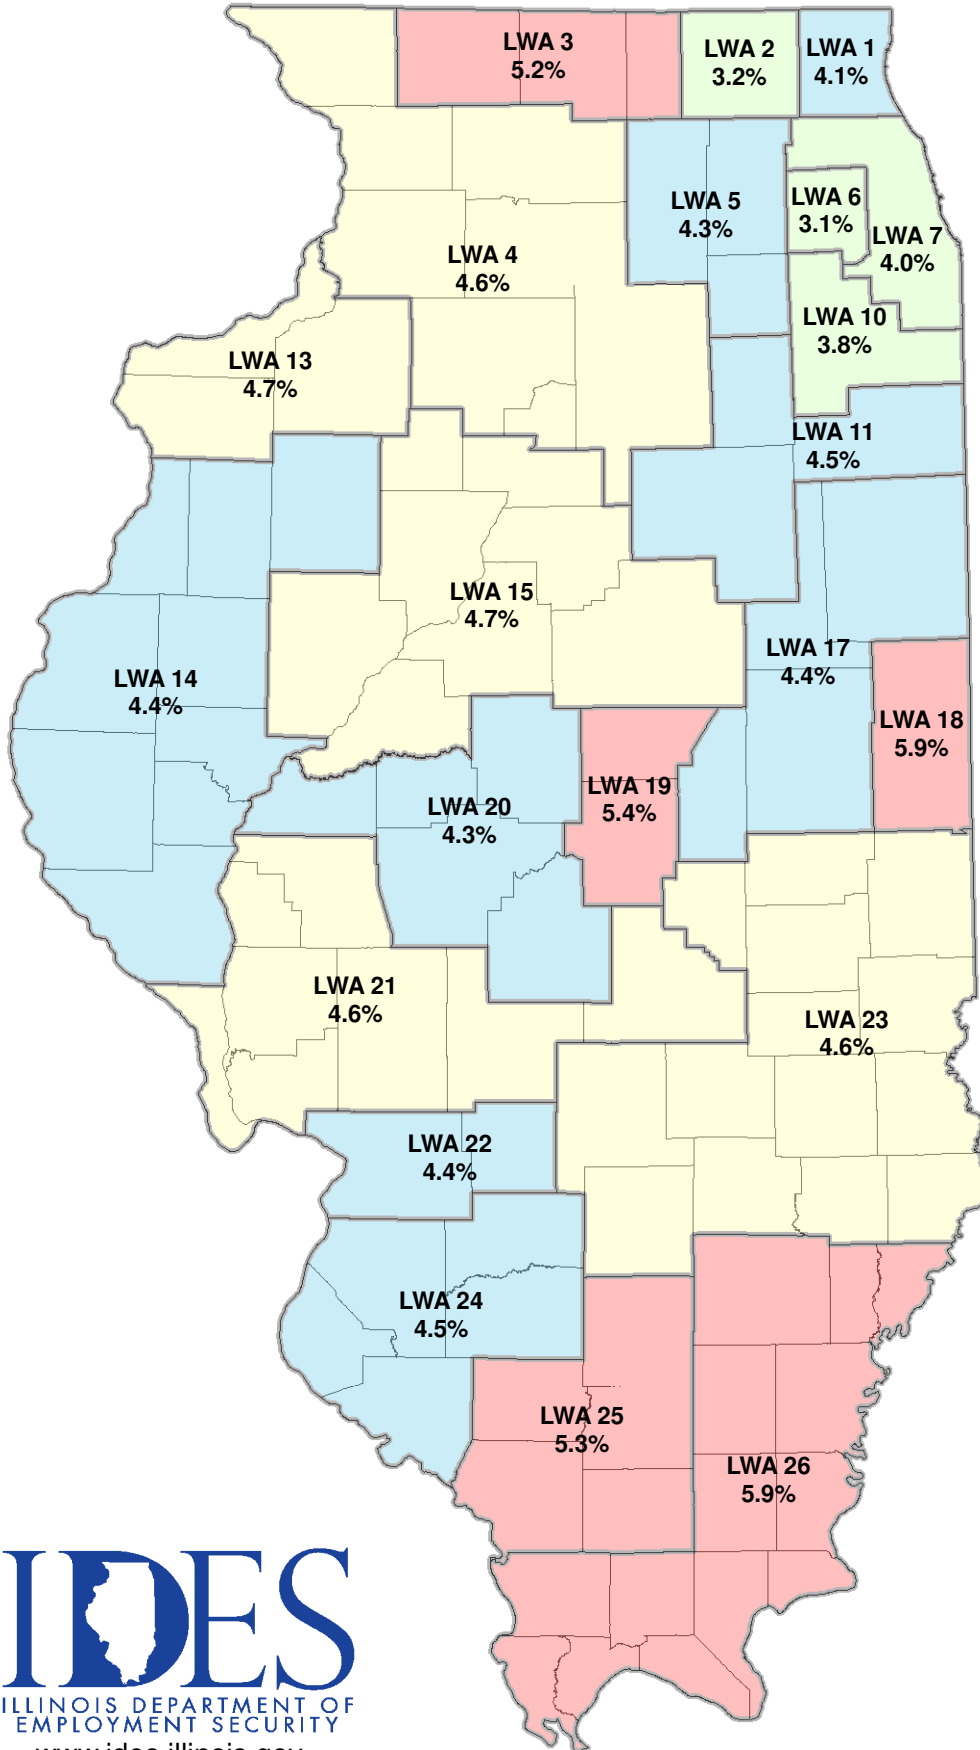

Illinois Unemployment Rate by Local Workforce Area August, 2018 - Not Seasonally Adjusted

IL Dept. of Employment Security, Economic Information & Analysis Division

Unemployment Rates

	Not Seasonally Adjusted	Seasonally Adjusted
U.S.	3.9%	3.9%
Illinois	4.2%	4.1%

Unemployment Rate