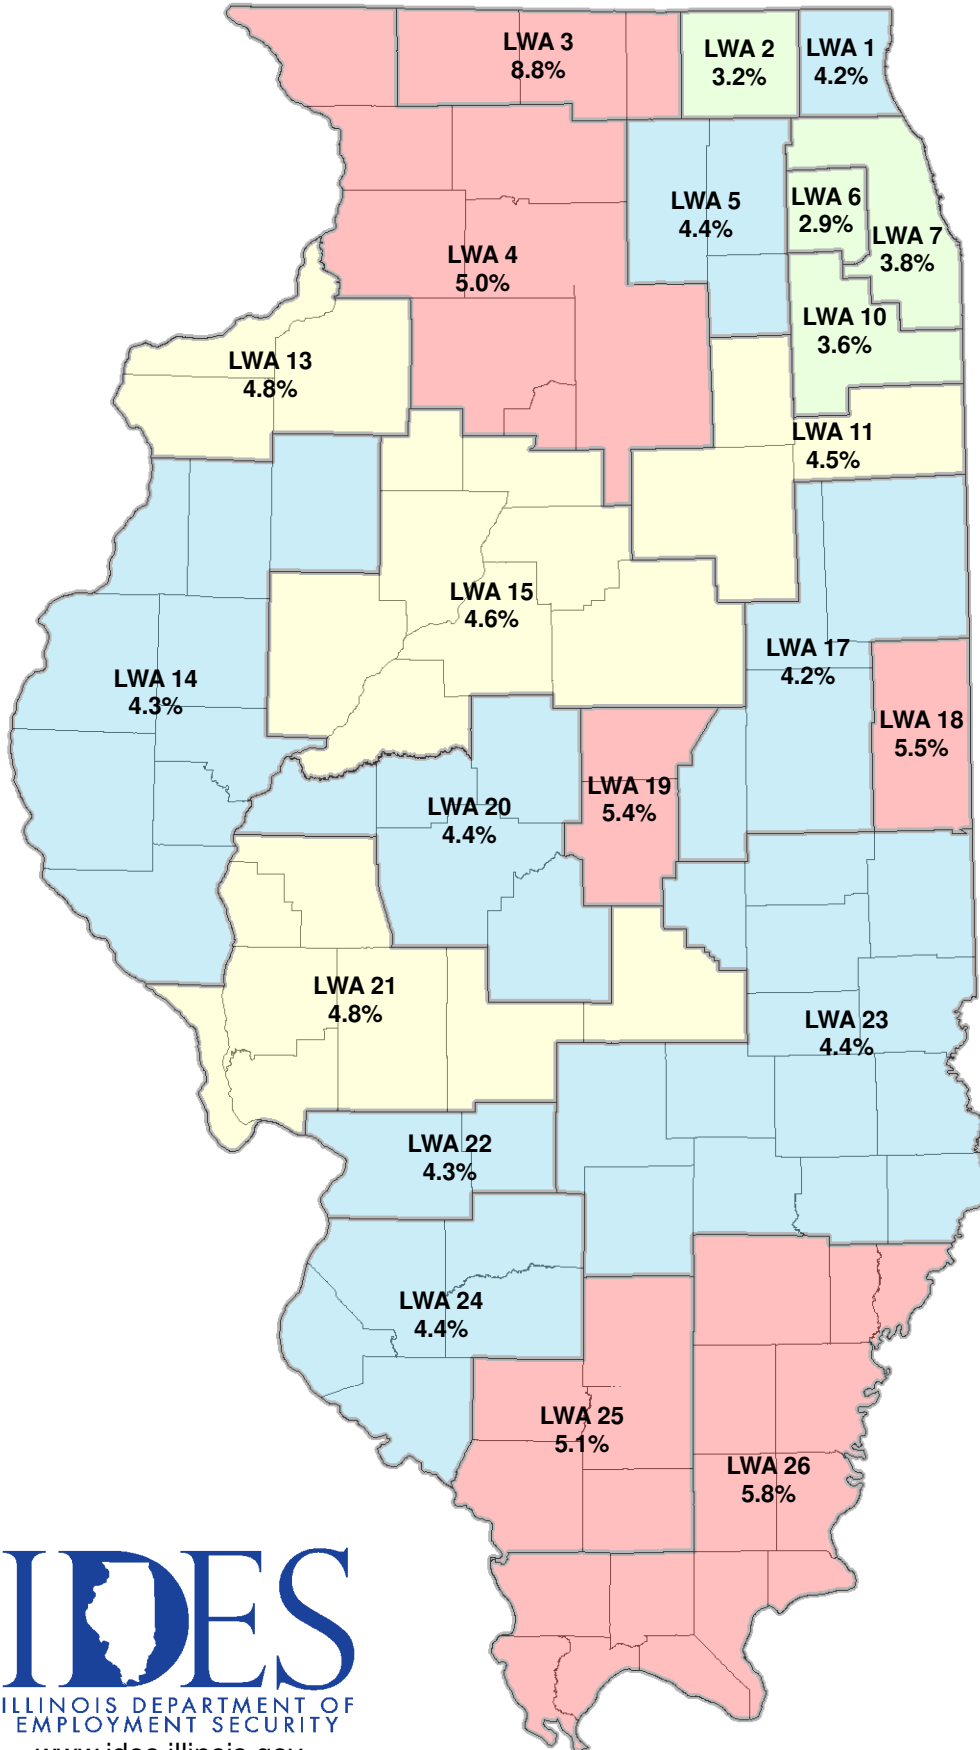

Illinois Unemployment Rate by Local Workforce Area November, 2018 - Not Seasonally Adjusted

IL Dept. of Employment Security, Economic Information & Analysis Division

Unemployment Rates

	Not Seasonally Adjusted	Seasonally Adjusted
U.S.	3.5%	3.7%
Illinois	4.1%	4.2%

Unemployment Rate