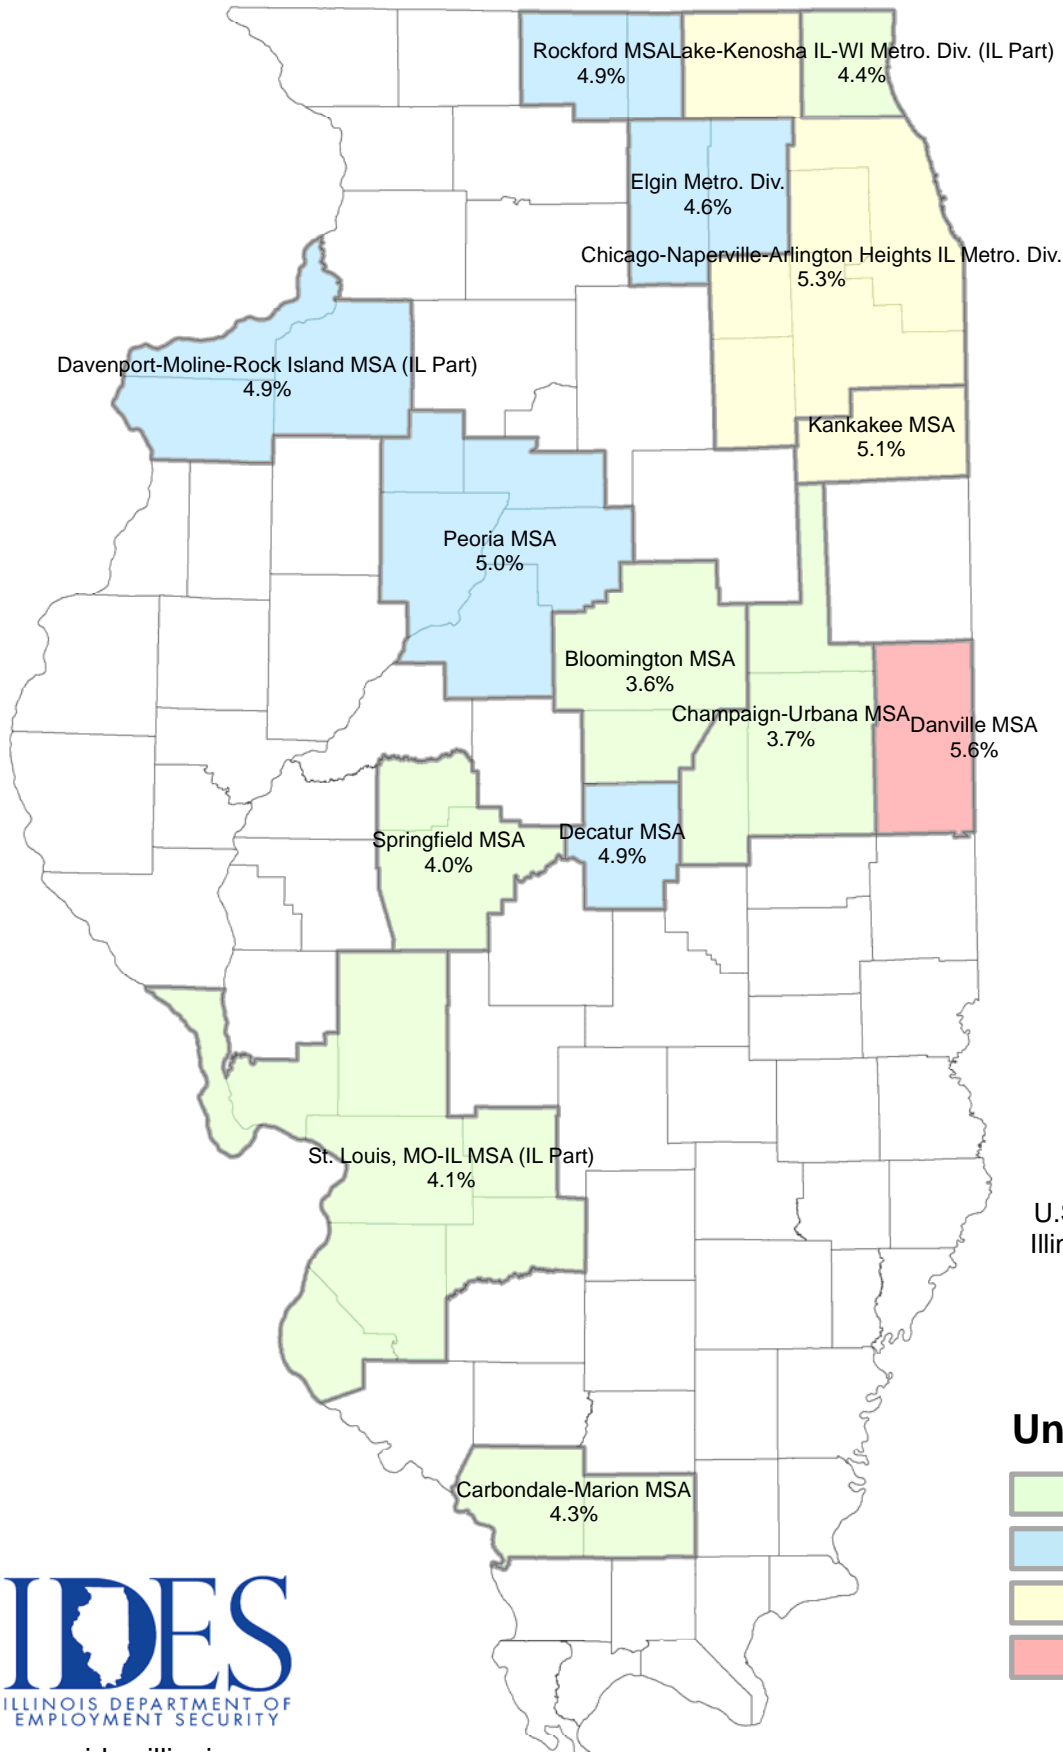

# Illinois Unemployment Rate by Metropolitan Statistical Areas February, 2018 - Not Seasonally Adjusted

IL Dept. of Employment Security, Economic Information & Analysis Division

### Unemployment Rates

	Not Seasonally Adjusted	Seasonally Adjusted
U.S.	4.4%	4.1%
Illinois	5.0%	4.7%

### Unemployment Rate