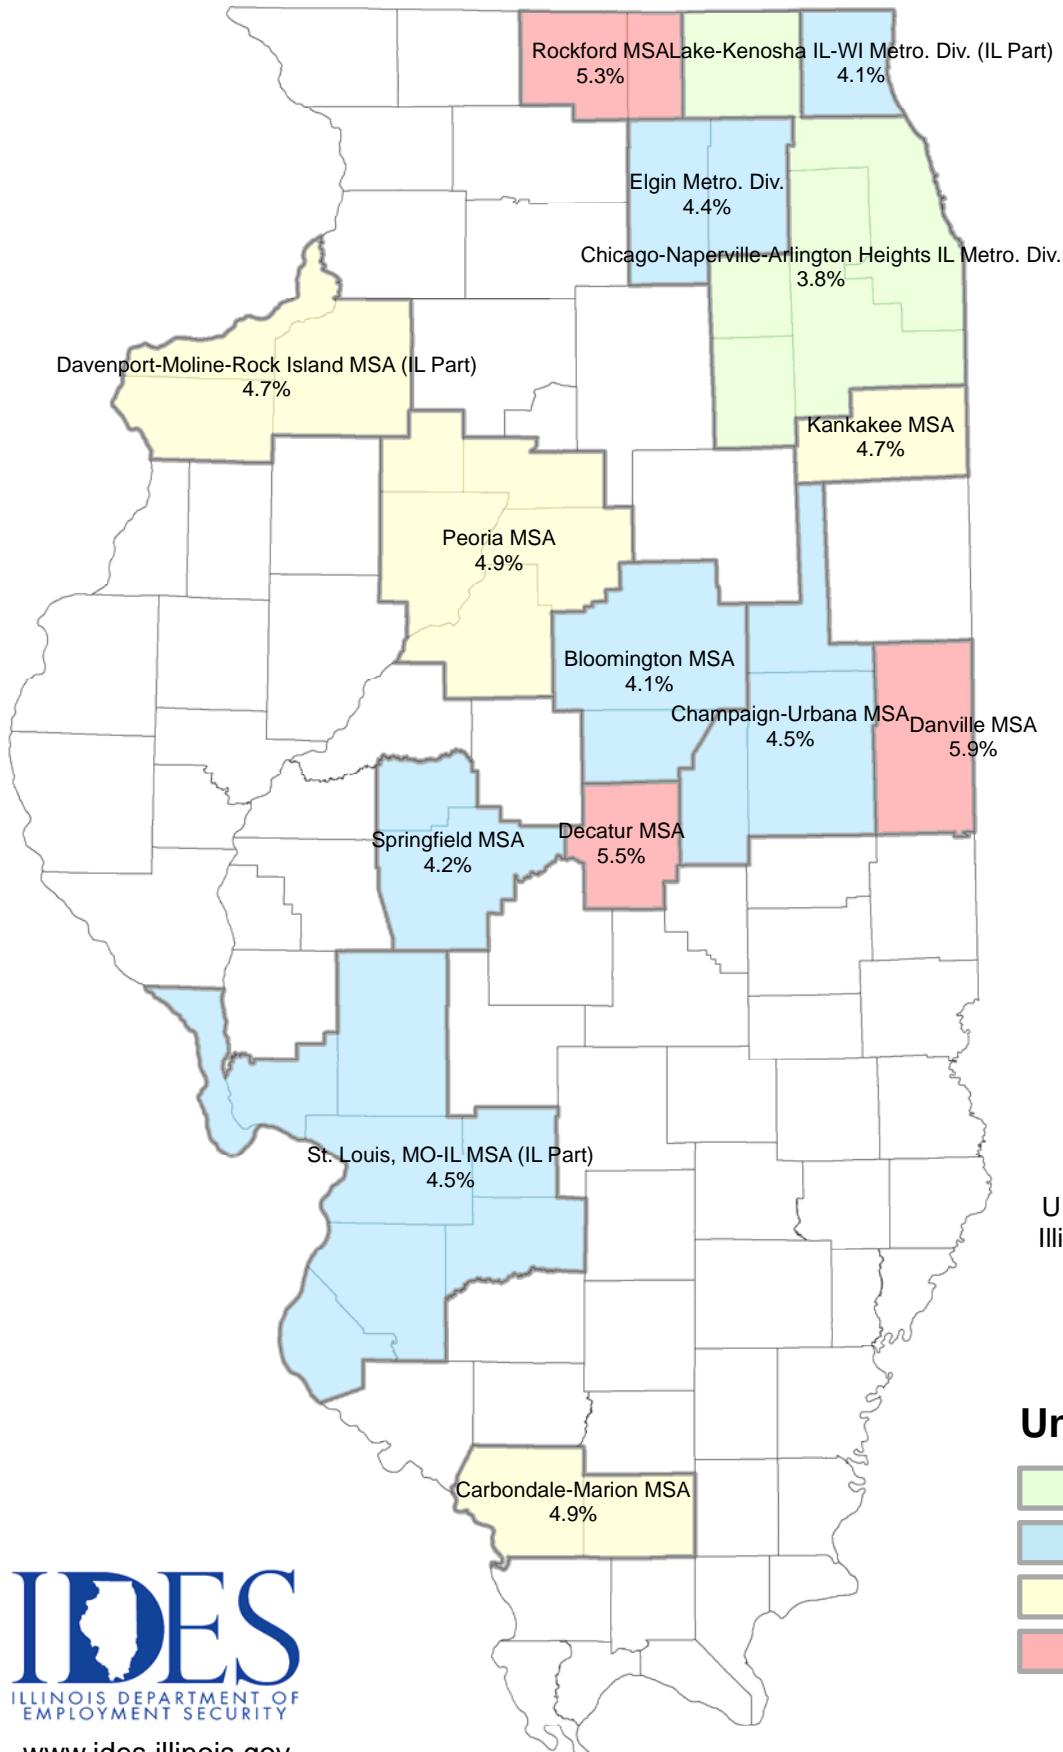

Illinois Unemployment Rate by Metropolitan Statistical Areas August, 2018 - Not Seasonally Adjusted

IL Dept. of Employment Security, Economic Information & Analysis Division

Unemployment Rates

	Not Seasonally Adjusted	Seasonally Adjusted
U.S.	3.9%	3.9%
Illinois	4.2%	4.1%

Unemployment Rate