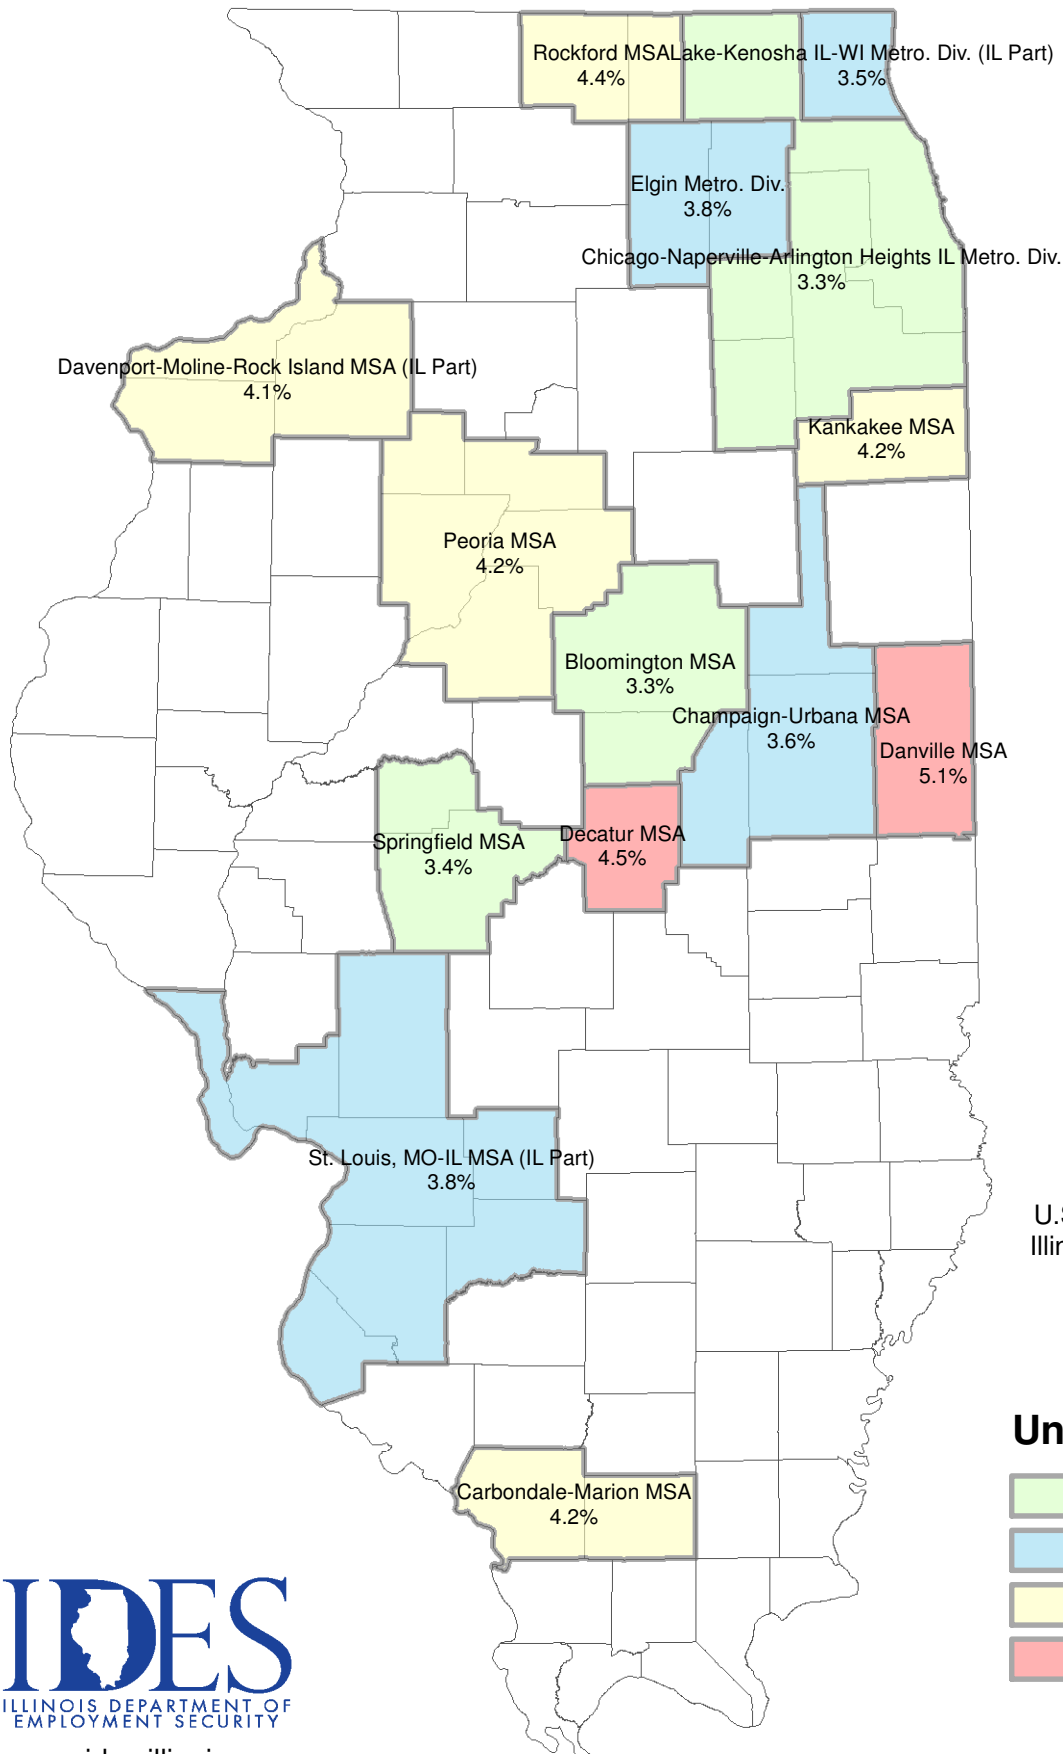

Illinois Unemployment Rate by Metropolitan Statistical Areas May, 2018 - Not Seasonally Adjusted

IL Dept. of Employment Security, Economic Information & Analysis Division

Unemployment Rates

	Not Seasonally Adjusted	Seasonally Adjusted
U.S.	3.6%	3.8%
Illinois	3.5%	4.3%

Unemployment Rate