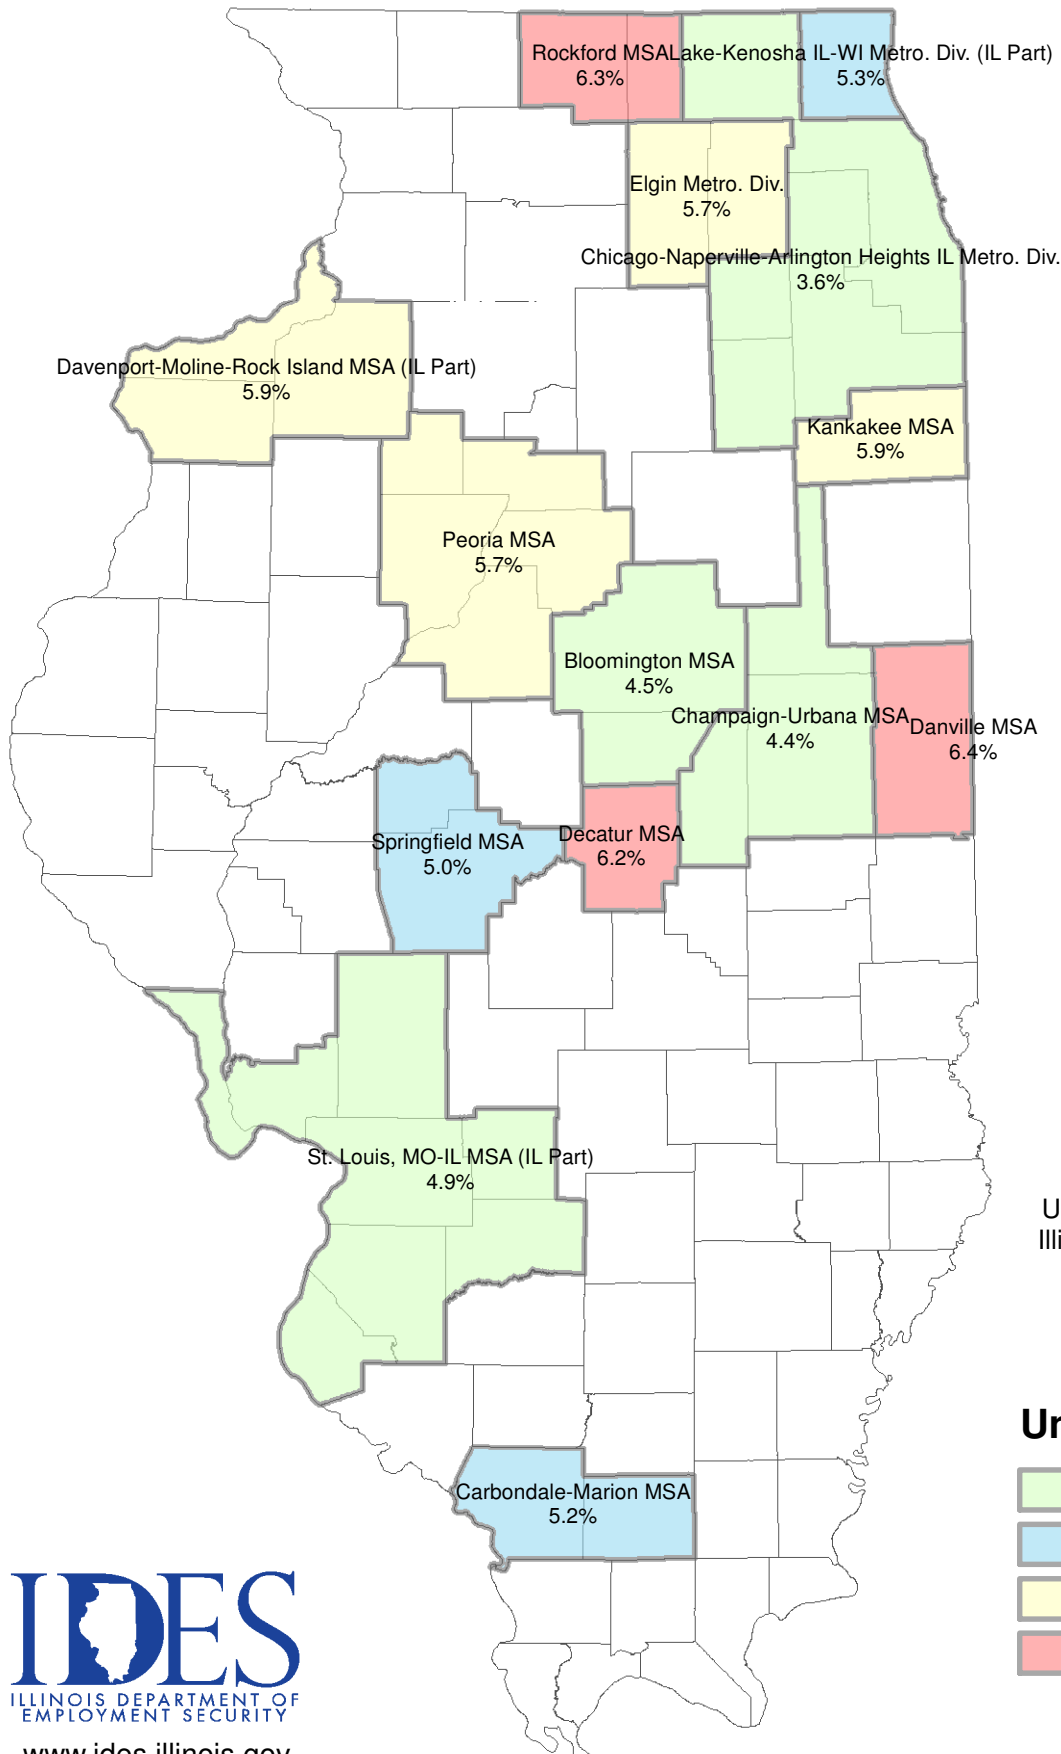

# Illinois Unemployment Rate by Metropolitan Statistical Areas December, 2018 - Not Seasonally Adjusted

IL Dept. of Employment Security, Economic Information & Analysis Division

|          | Not Seasonally Adjusted | Seasonally Adjusted |
|----------|-------------------------|---------------------|
| U.S.     | 3.7%                    | 3.9%                |
| Illinois | 4.4%                    | 4.3%                |

## Unemployment Rate