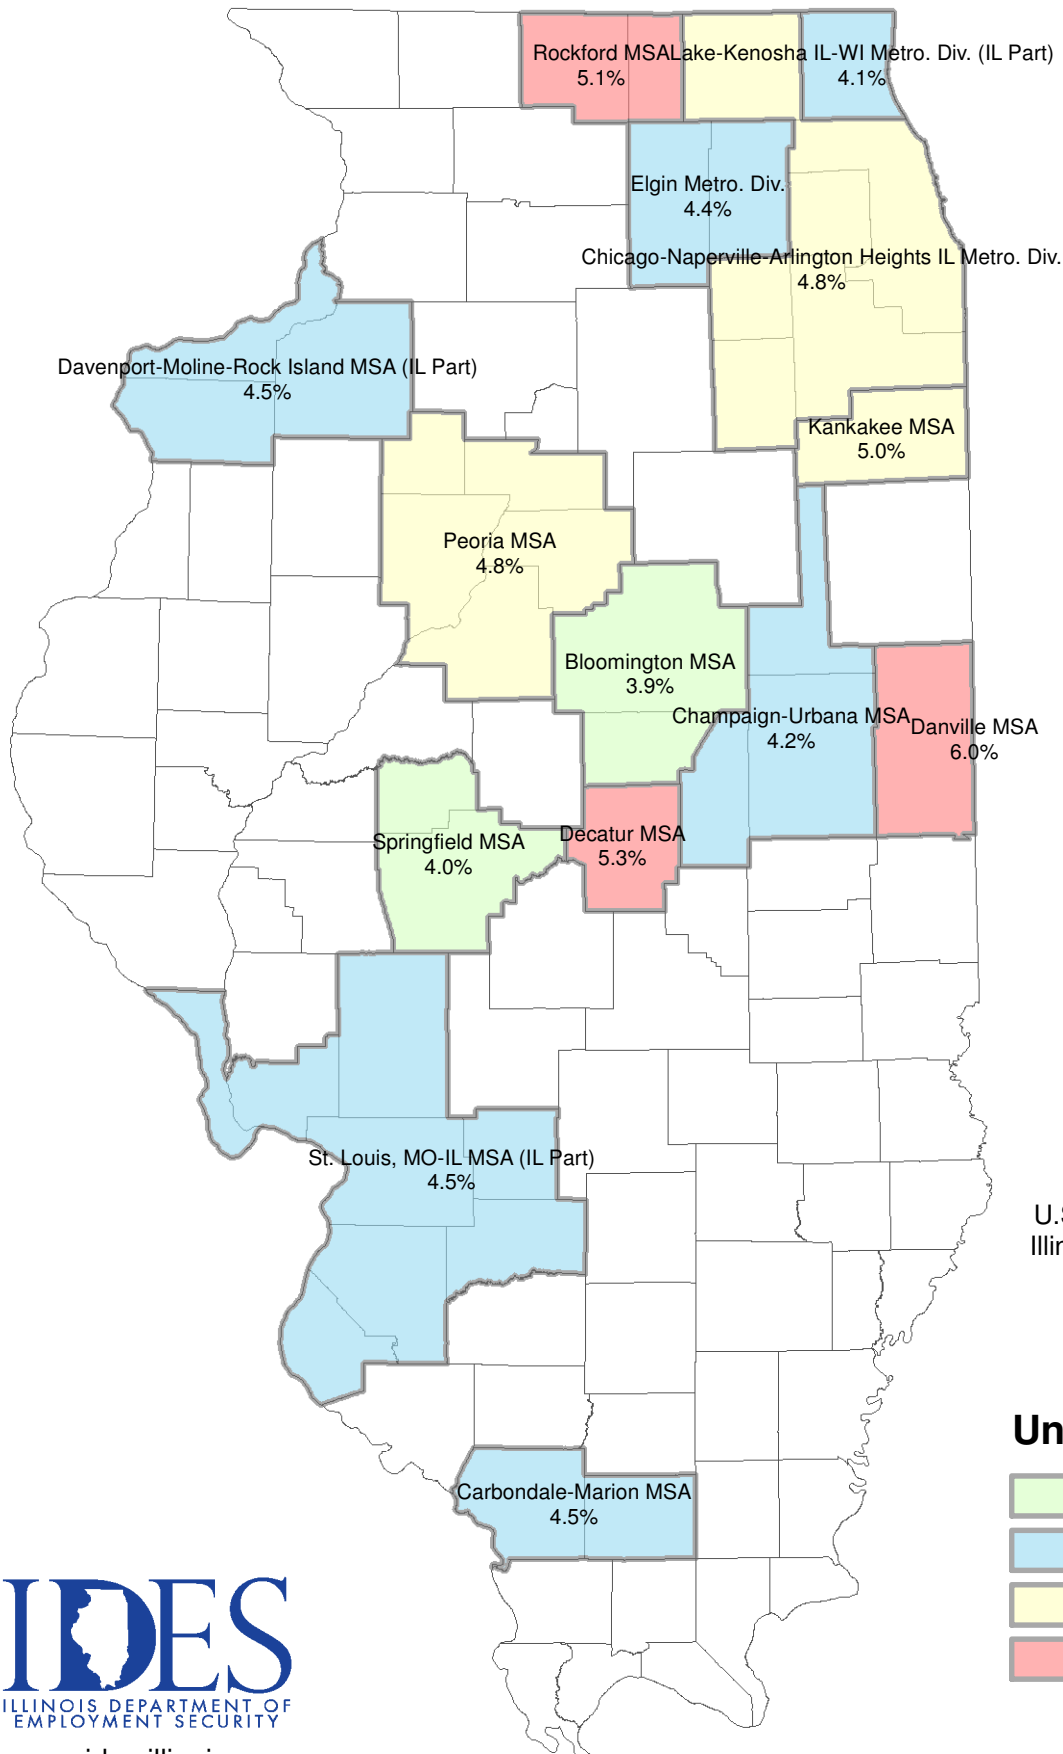

Illinois Unemployment Rate by Metropolitan Statistical Areas November, 2017 - Not Seasonally Adjusted

IL Dept. of Employment Security, Economic Information & Analysis Division

	Not Seasonally Adjusted	Seasonally Adjusted
U.S.	3.9%	4.1%
Illinois	4.7%	4.9%

Unemployment Rate