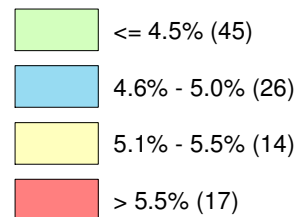

Unemployment Rate