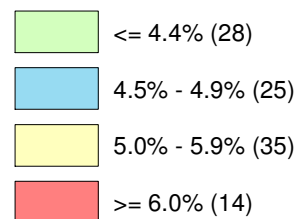

Unemployment Rate

www.ides.illinois.gov