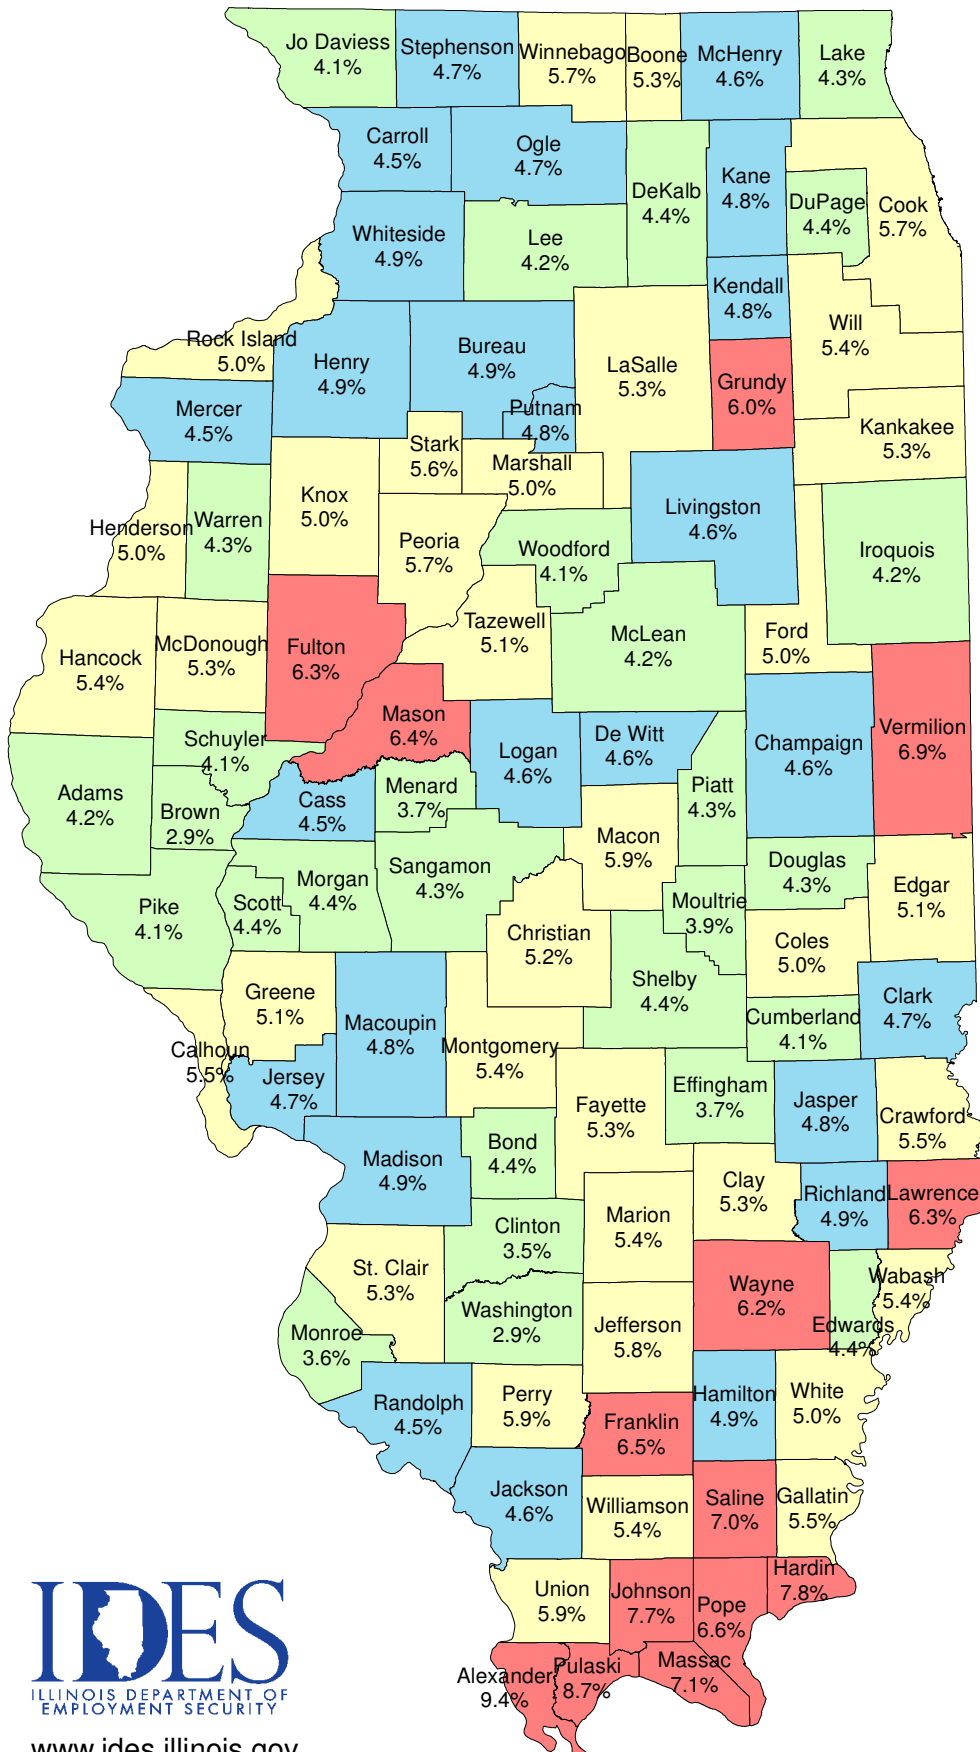

Illinois Unemployment Rate by County

August, 2017 - Not Seasonally Adjusted

IL Dept. of Employment Security, Economic Information & Analysis Division

Unemployment Rates

	Not Seasonally Adjusted	Seasonally Adjusted
U.S.	4.5%	4.4%
Illinois	5.2%	5.0%