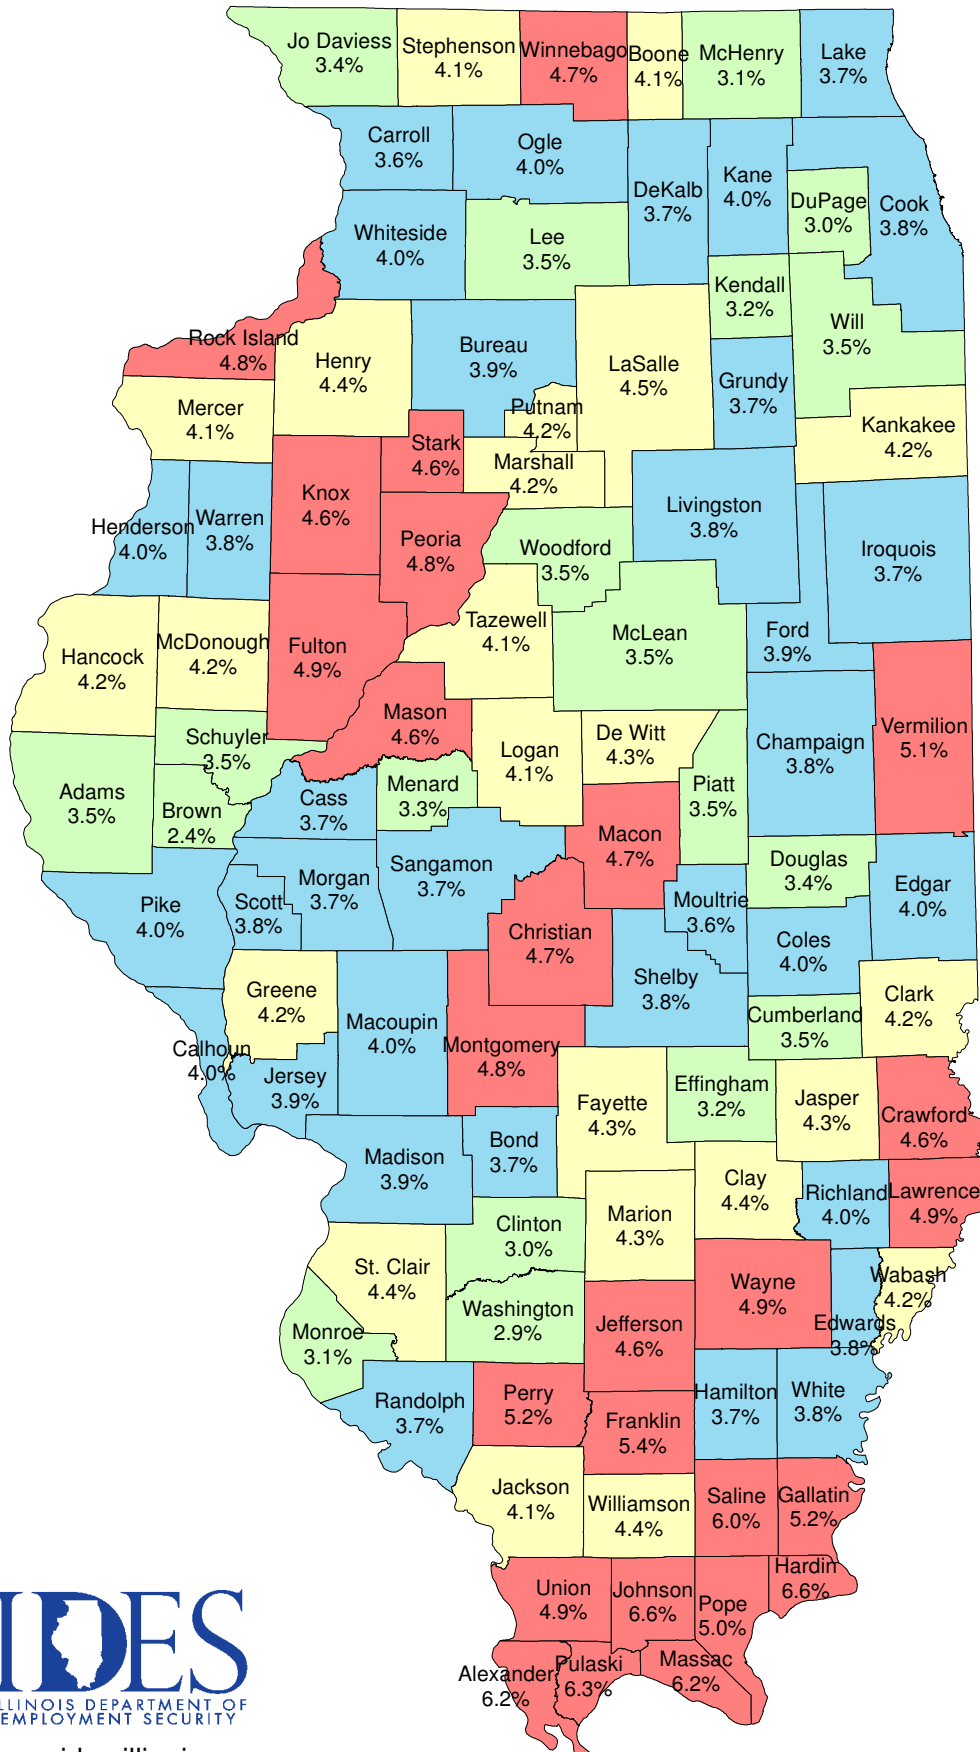

Illinois Unemployment Rate by County

September, 2018 - Not Seasonally Adjusted

IL Dept. of Employment Security, Economic Information & Analysis Division

	Unemployment Rates	
	Not Seasonally Adjusted	Seasonally Adjusted
U.S.	3.6%	3.7%
Illinois	3.8%	4.1%