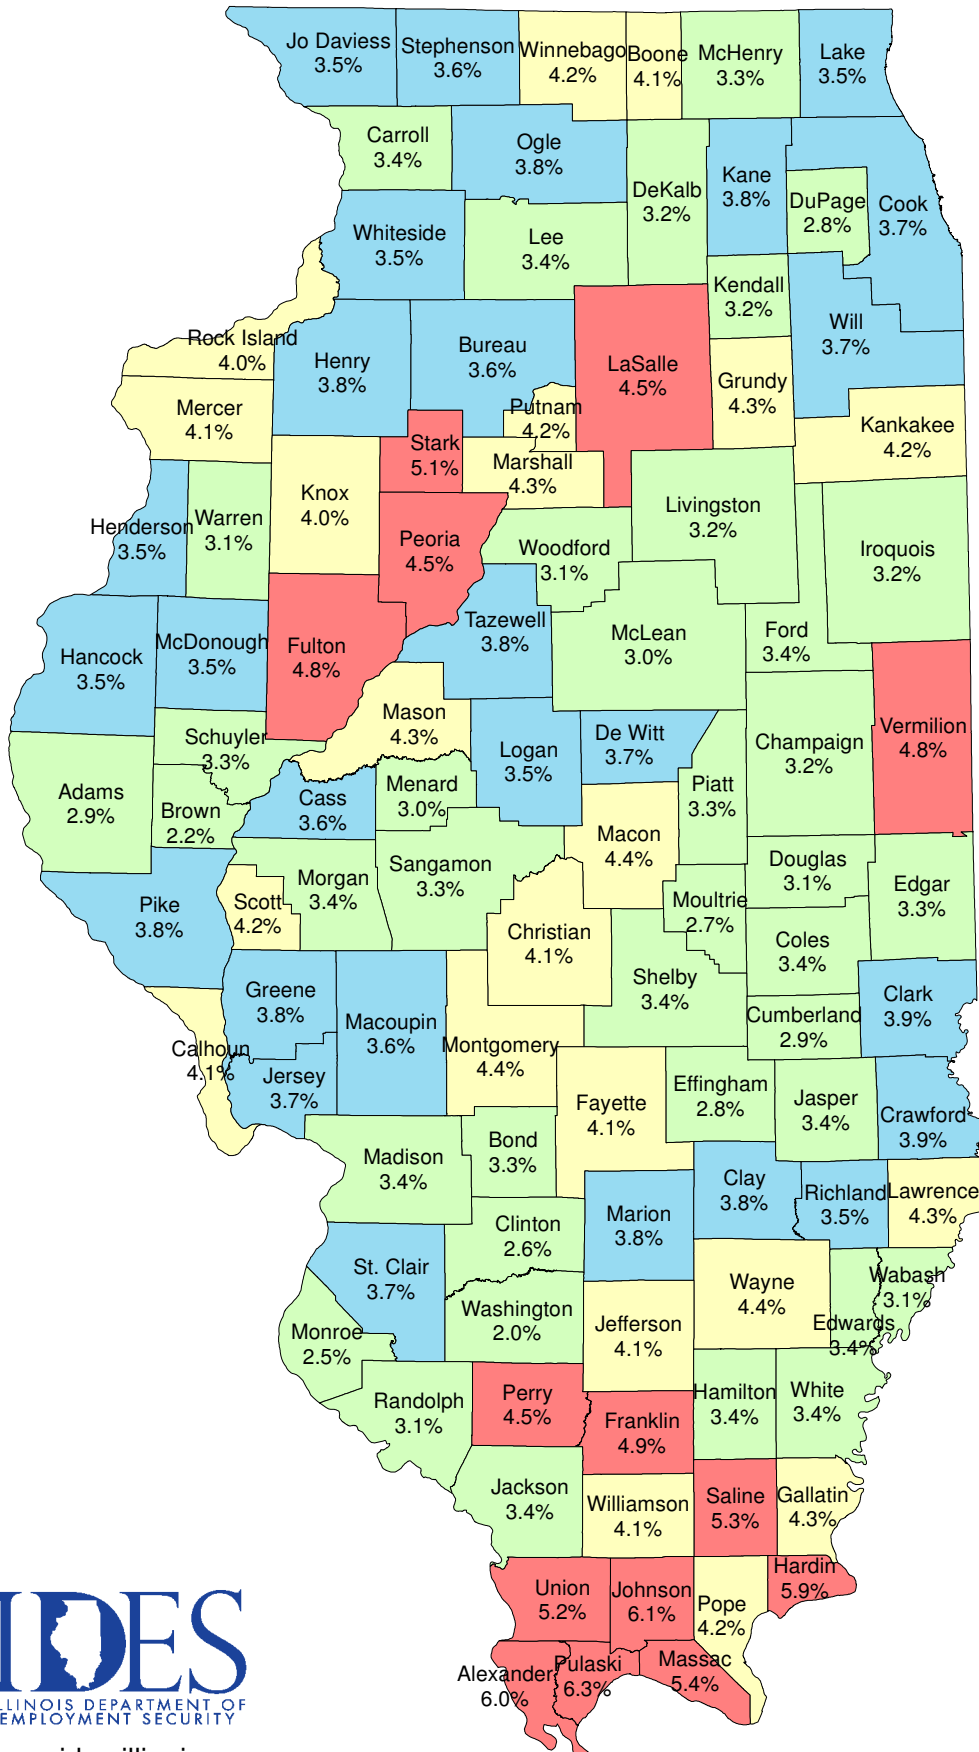

Illinois Unemployment Rate by County

April, 2018 - Not Seasonally Adjusted

IL Dept. of Employment Security, Economic Information & Analysis Division

Unemployment Rates

	Not Seasonally Adjusted	Seasonally Adjusted
U.S.	3.7%	3.9%
Illinois	3.6%	4.4%

Unemployment Rate