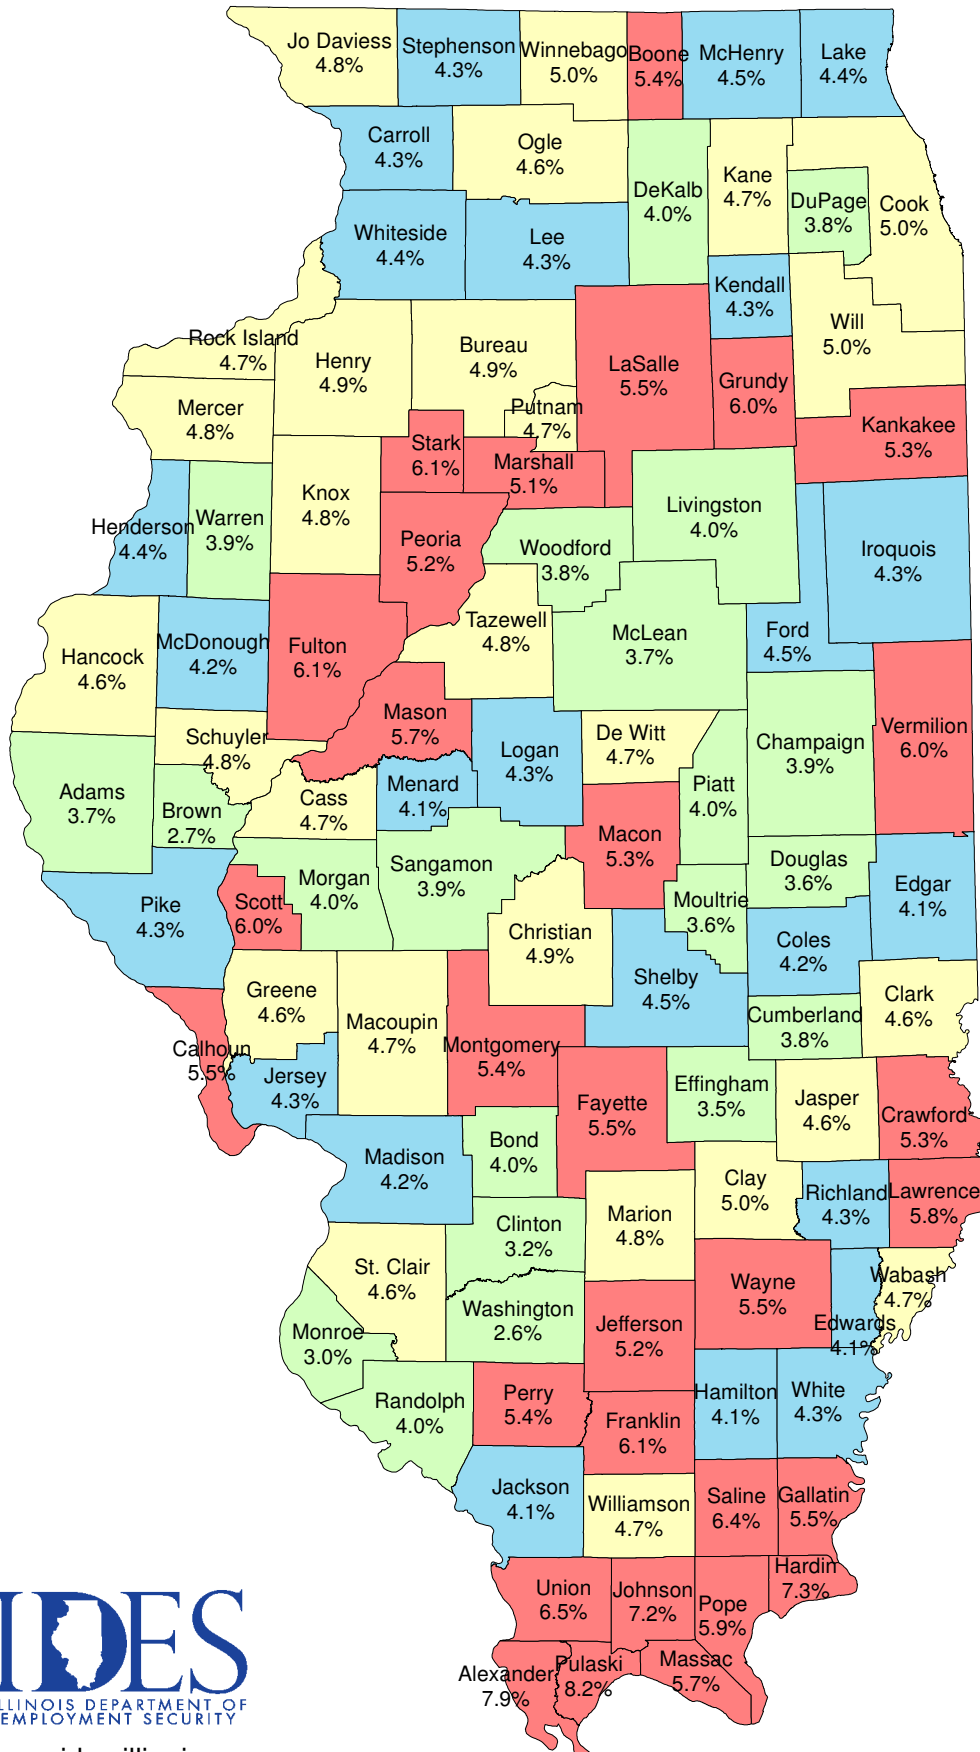

Illinois Unemployment Rate by County

December, 2017 - Not Seasonally Adjusted

IL Dept. of Employment Security, Economic Information & Analysis Division

Unemployment Rates

	Not Seasonally Adjusted	Seasonally Adjusted
U.S.	3.9%	4.1%
Illinois	4.7%	4.8%

Unemployment Rate