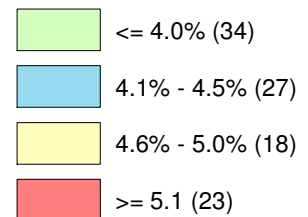

Unemployment Rate