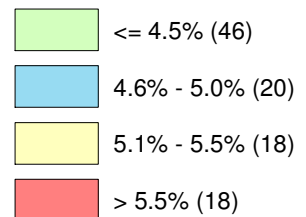

Unemployment Rate