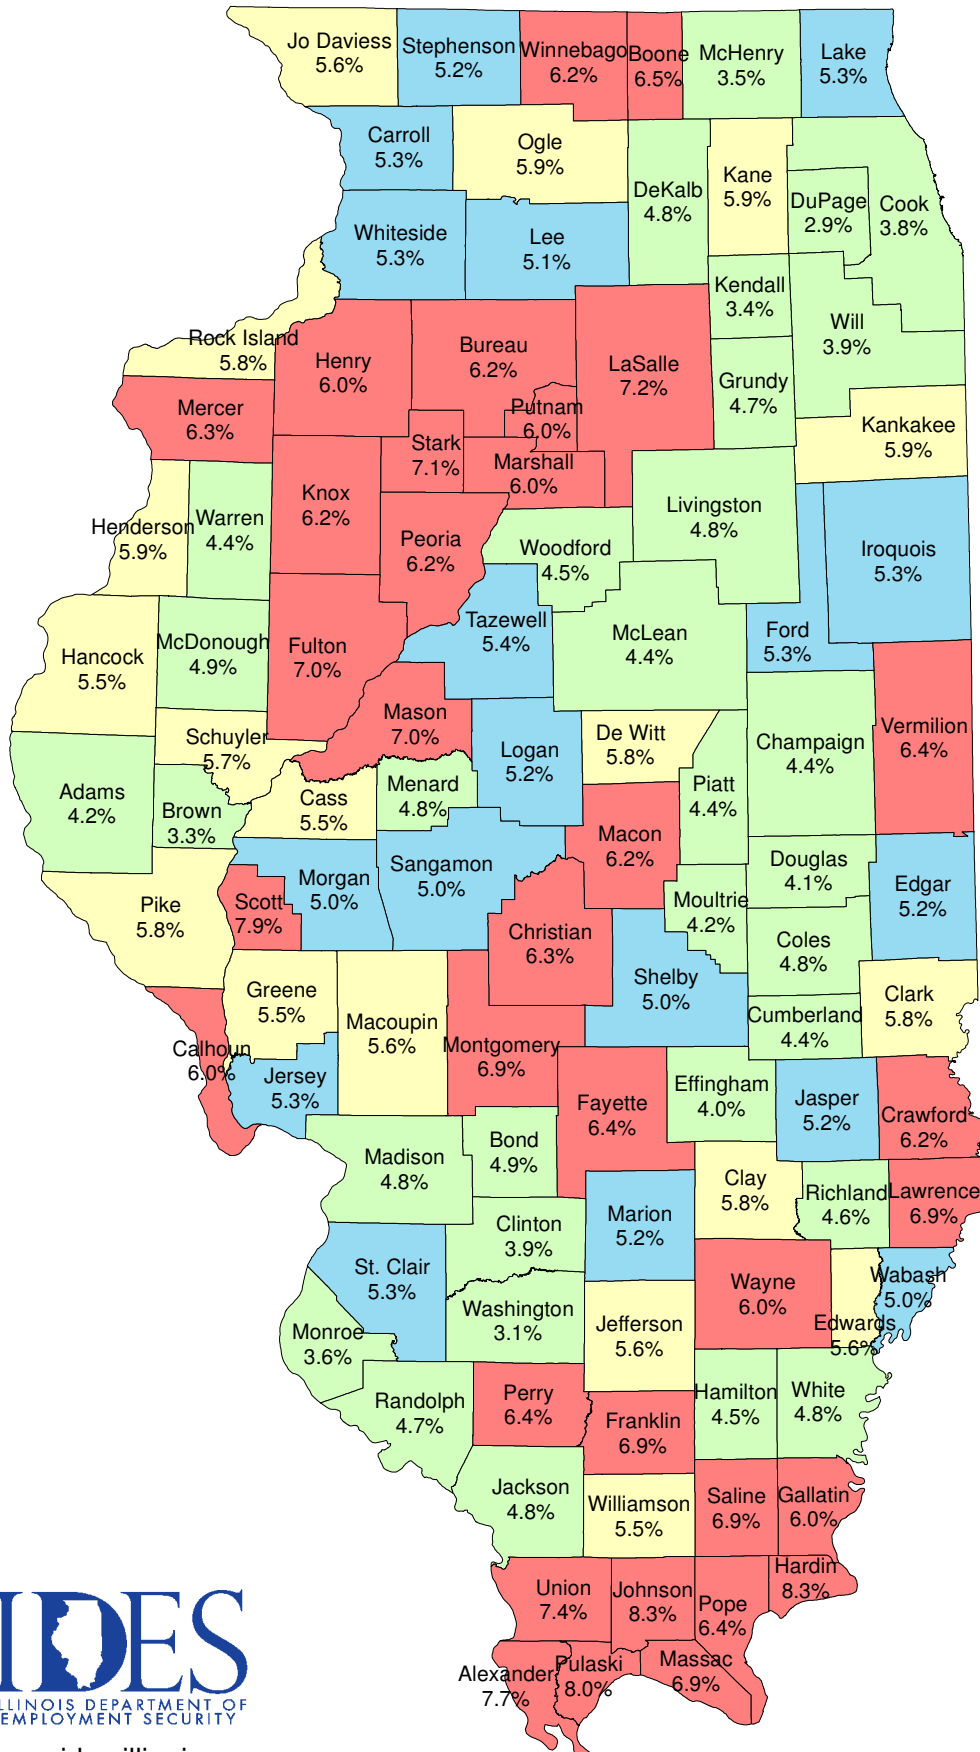

# Illinois Unemployment Rate by County

## December, 2018 - Not Seasonally Adjusted

IL Dept. of Employment Security, Economic Information & Analysis Division

### Unemployment Rates

	Not Seasonally Adjusted	Seasonally Adjusted
U.S.	3.7%	3.9%
Illinois	4.4%	4.3%

### Unemployment Rate