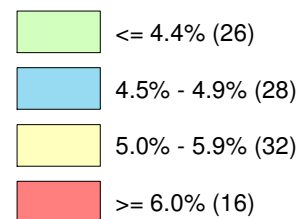

Unemployment Rate

www.ides.illinois.gov