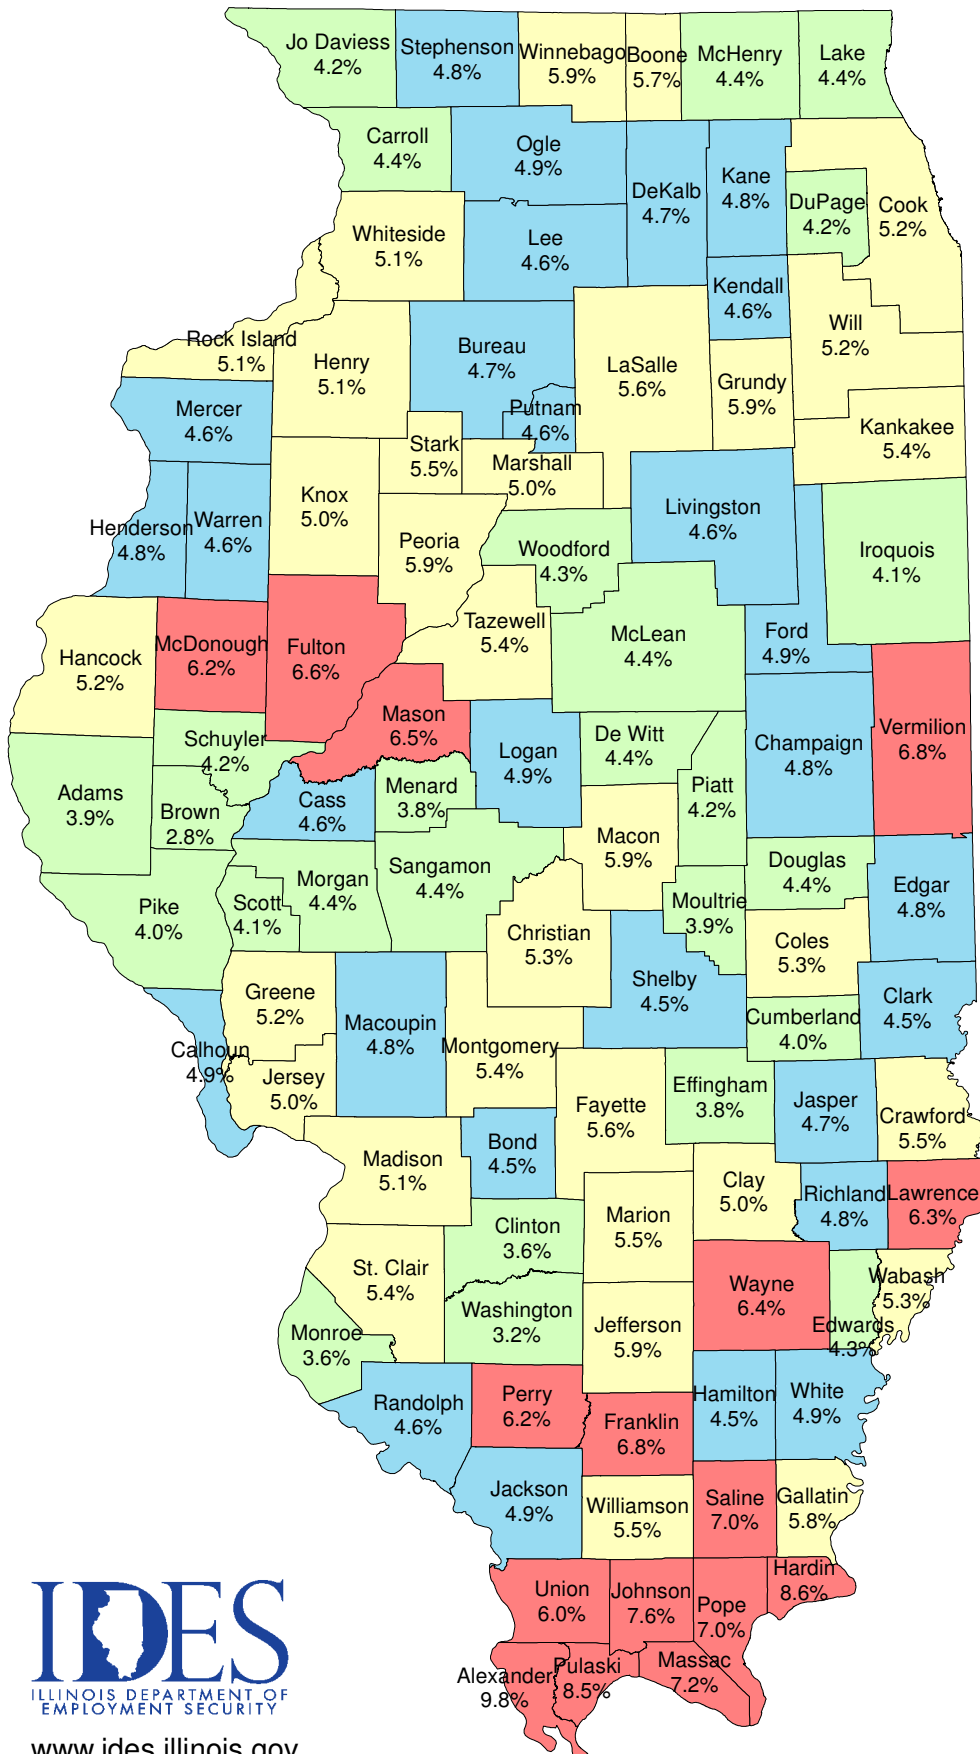

Illinois Unemployment Rate by County

June, 2017 - Not Seasonally Adjusted

IL Dept. of Employment Security, Economic Information & Analysis Division

Unemployment Rates

	Not Seasonally Adjusted	Seasonally Adjusted
U.S.	4.5%	4.4%
Illinois	5.0%	4.7%