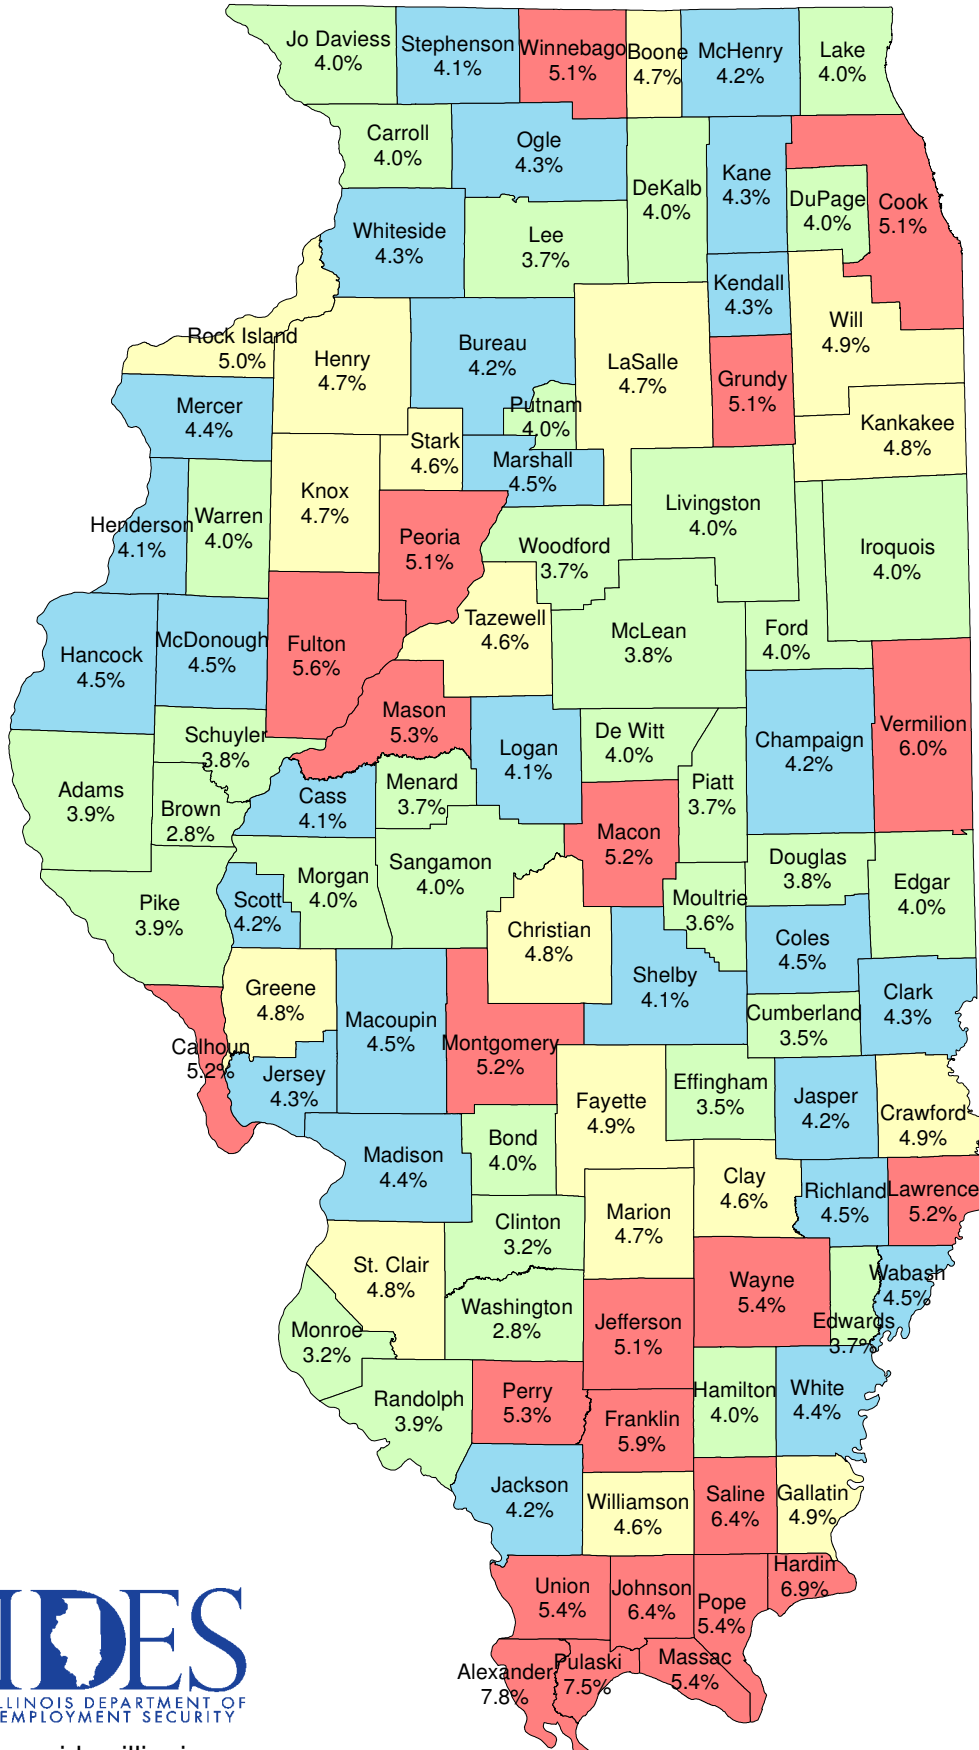

Illinois Unemployment Rate by County October, 2017 - Not Seasonally Adjusted

IL Dept. of Employment Security, Economic Information & Analysis Division

Unemployment Rates

	Not Seasonally Adjusted	Seasonally Adjusted
U.S.	3.9%	4.1%
Illinois	4.7%	4.9%