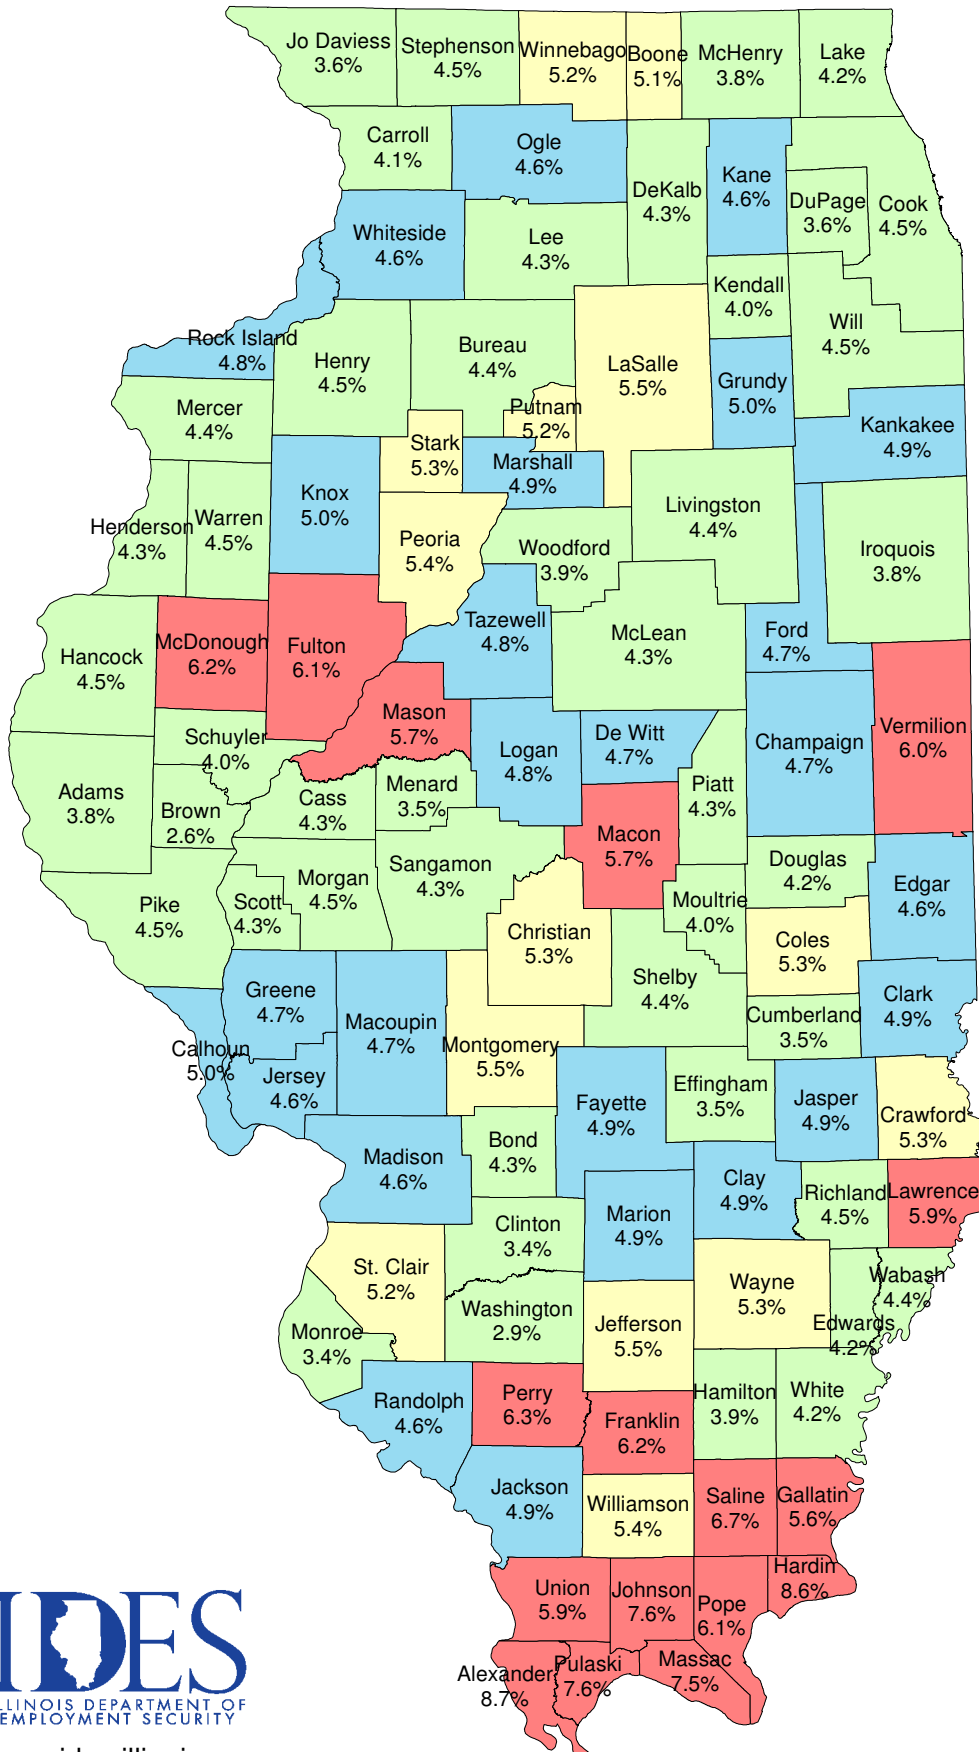

# Illinois Unemployment Rate by County June, 2018 - Not Seasonally Adjusted

IL Dept. of Employment Security, Economic Information & Analysis Division

## Unemployment Rates

	Not Seasonally Adjusted	Seasonally Adjusted
U.S.	4.2%	4.0%
Illinois	4.5%	4.3%