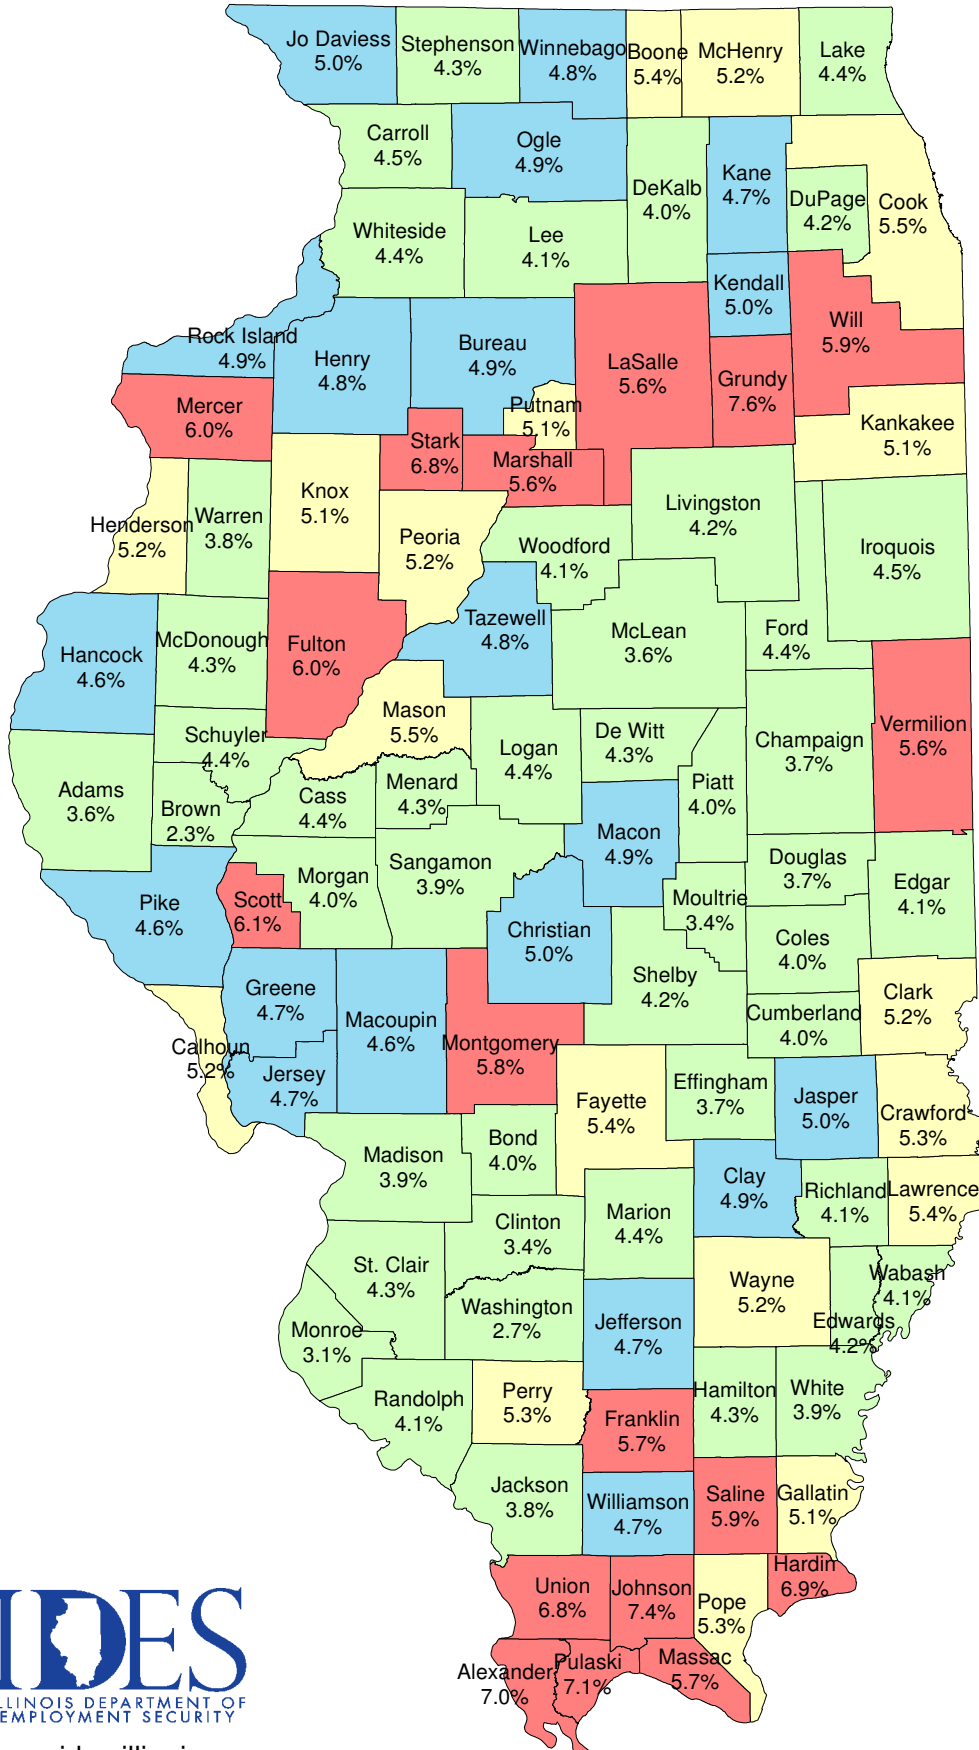

Illinois Unemployment Rate by County

February, 2018 - Not Seasonally Adjusted

IL Dept. of Employment Security, Economic Information & Analysis Division

Unemployment Rates

	Not Seasonally Adjusted	Seasonally Adjusted
U.S.	4.4%	4.1%
Illinois	5.0%	4.7%