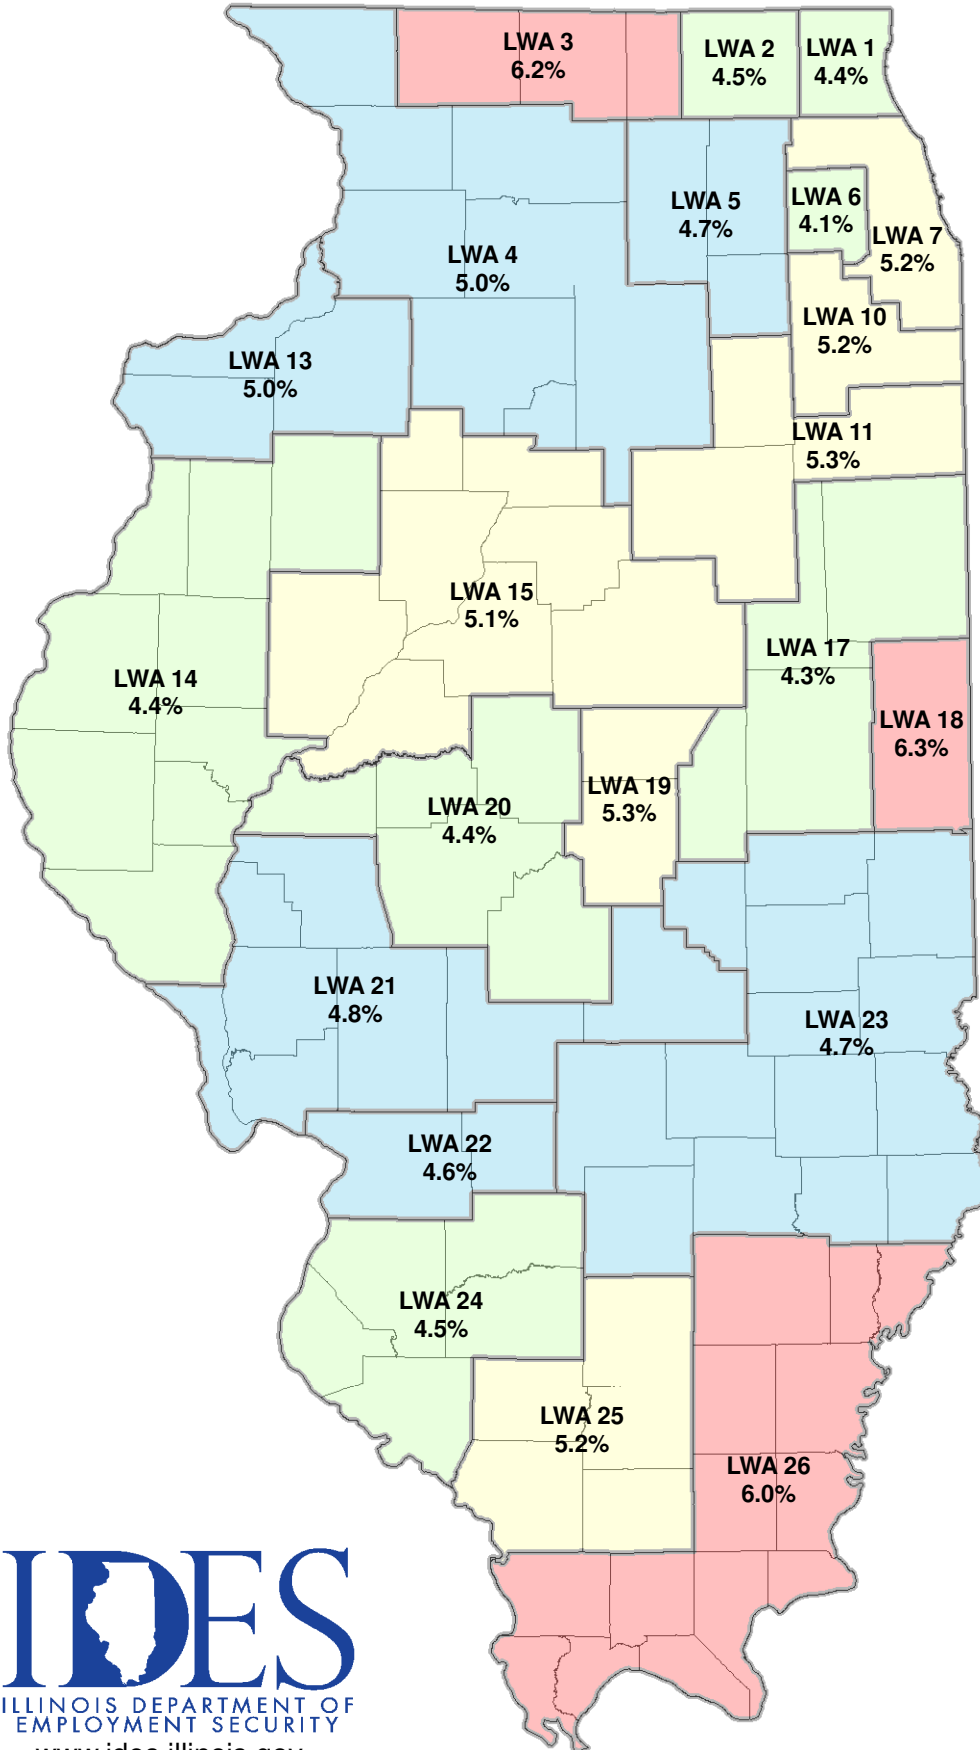

Illinois Unemployment Rate by Local Workforce Area Annual Average 2017

IL Dept. of Employment Security, Economic Information & Analysis Division

2017 Annual Average
Unemployment Rates:
United State 4.4%
Illinois 5.0%

Unemployment Rate