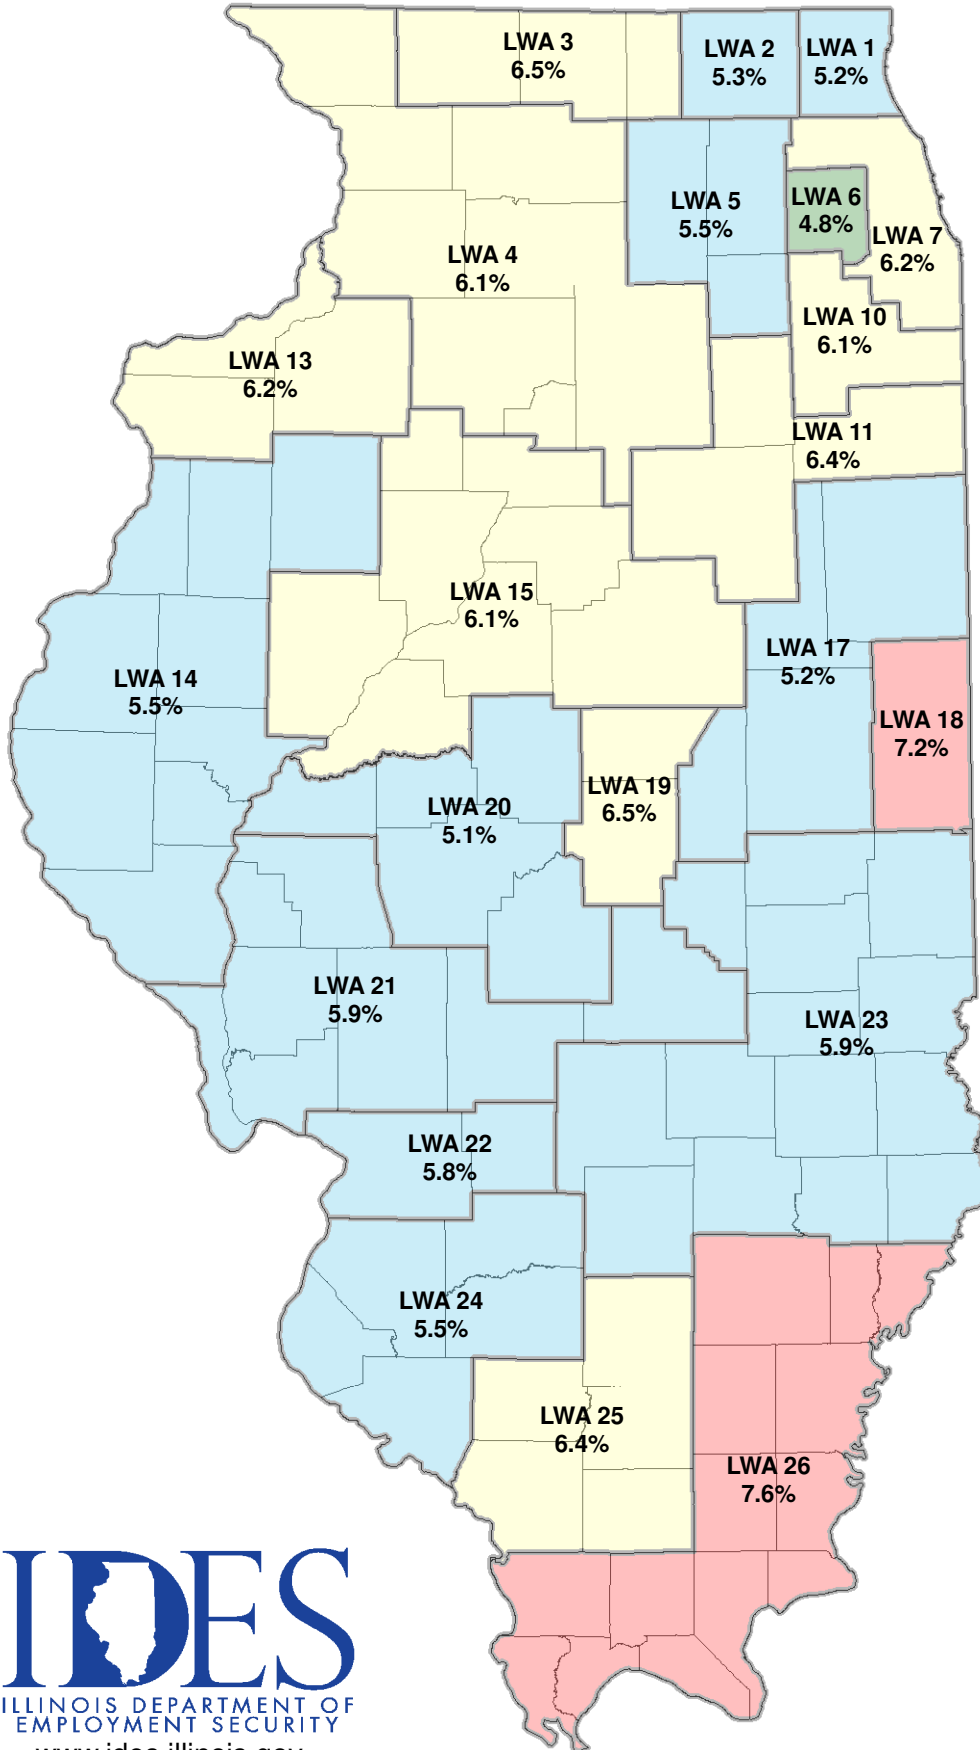

# Illinois Unemployment Rate by Local Workforce Area Annual Average 2016

IL Dept. of Employment Security, Economic Information & Analysis Division

2016 Annual Average  
Unemployment Rates:  
United State 4.9%  
Illinois 5.9%

## Unemployment Rate