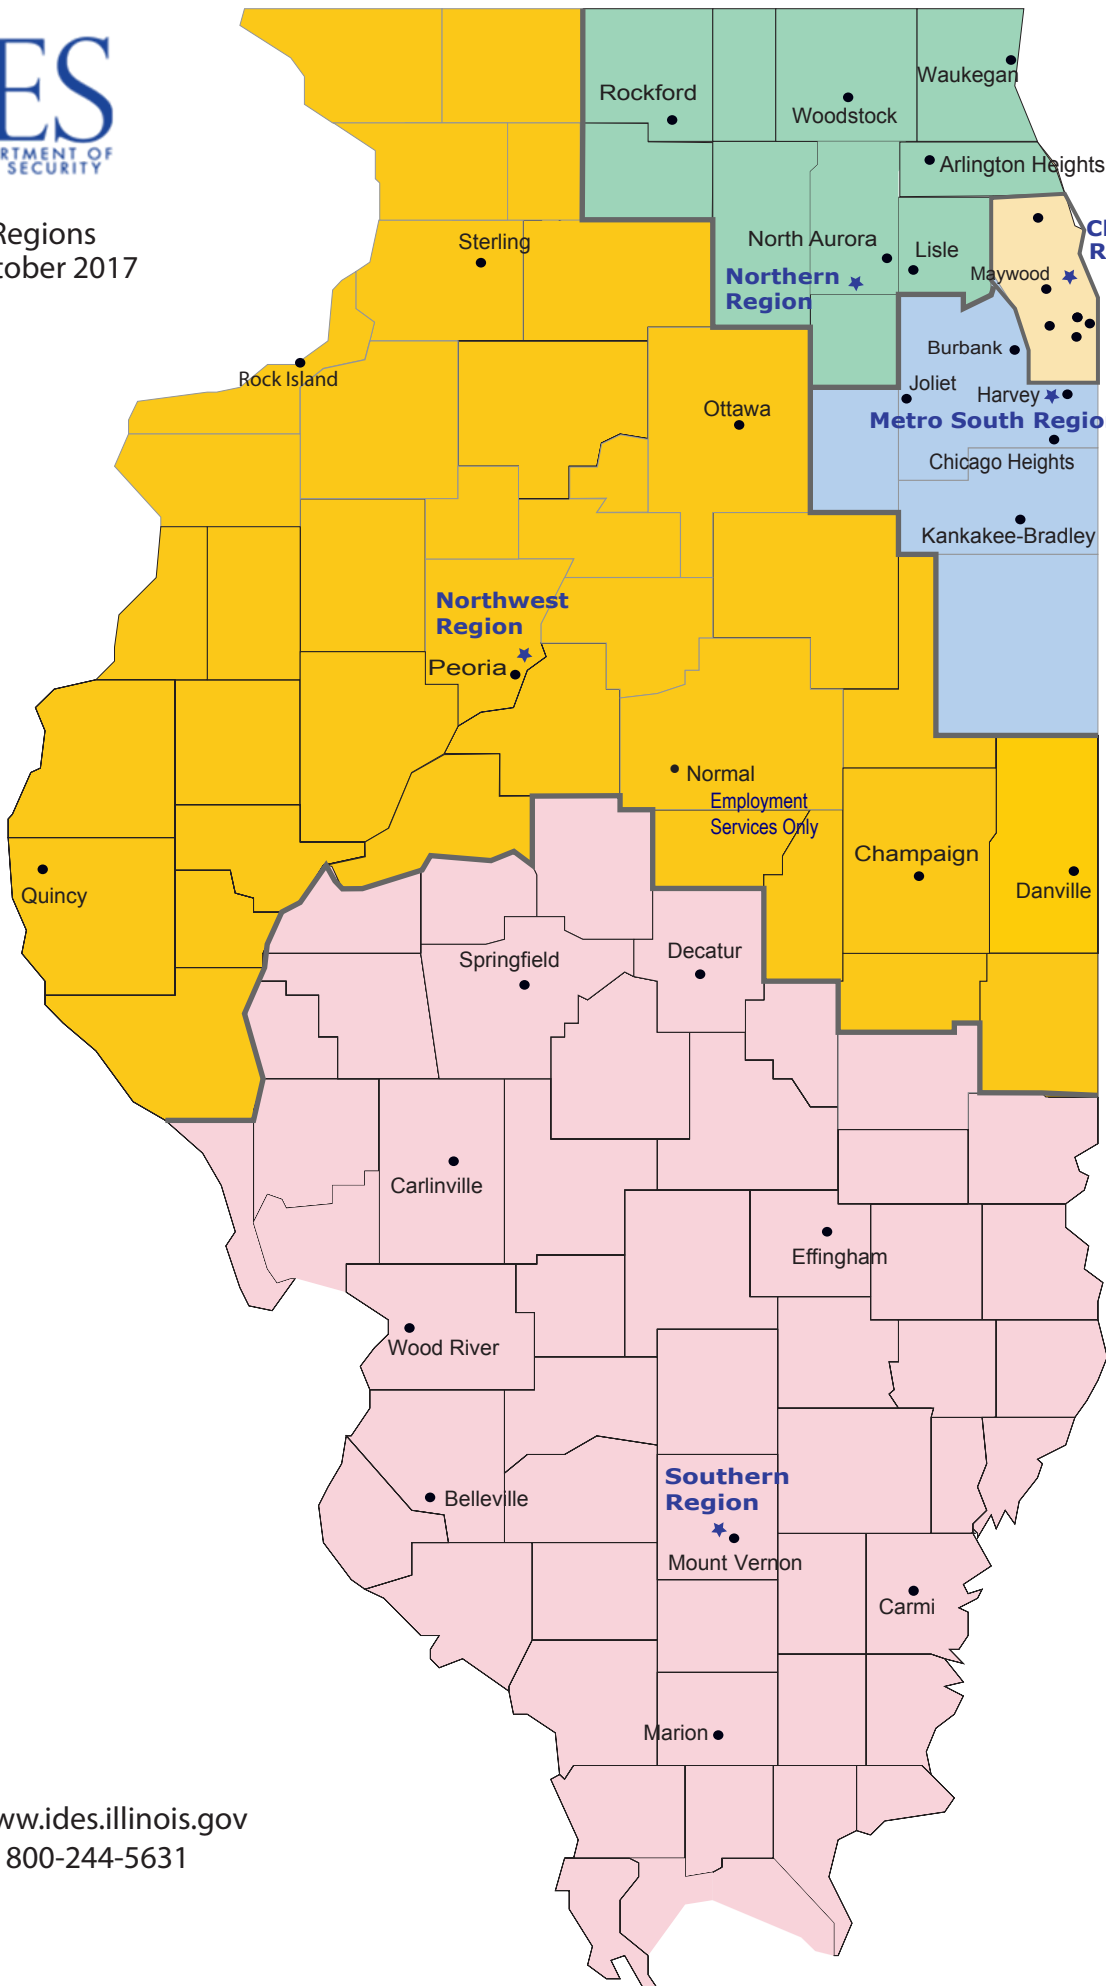

Offices and Regions  
Revised: October 2017

**Chicago Region**

- Chicago Offices
- W. Lawrence Ave
  - Pilsen, W. 18th
  - East 71st Street
  - 4314 S. Cottage Grove
  - 7500 S. Pulaski

Website: [www.ides.illinois.gov](http://www.ides.illinois.gov)  
Call Center: 800-244-5631

Rockford	303 North Main Street	Rockford	61101
Springfield	1300 South Ninth	Springfield	62703
Sterling	2323 East Lincolnway	Sterling	61081-3047
Waukegan	One North Genessee Street	Waukegan	60085
Will County	2400 Glenwood Avenue	Joliet	60435
Wood River	101 E. Edwardsville Rd.	Wood River	62095
Woodstock	500 Russel Court	Woodstock	60098